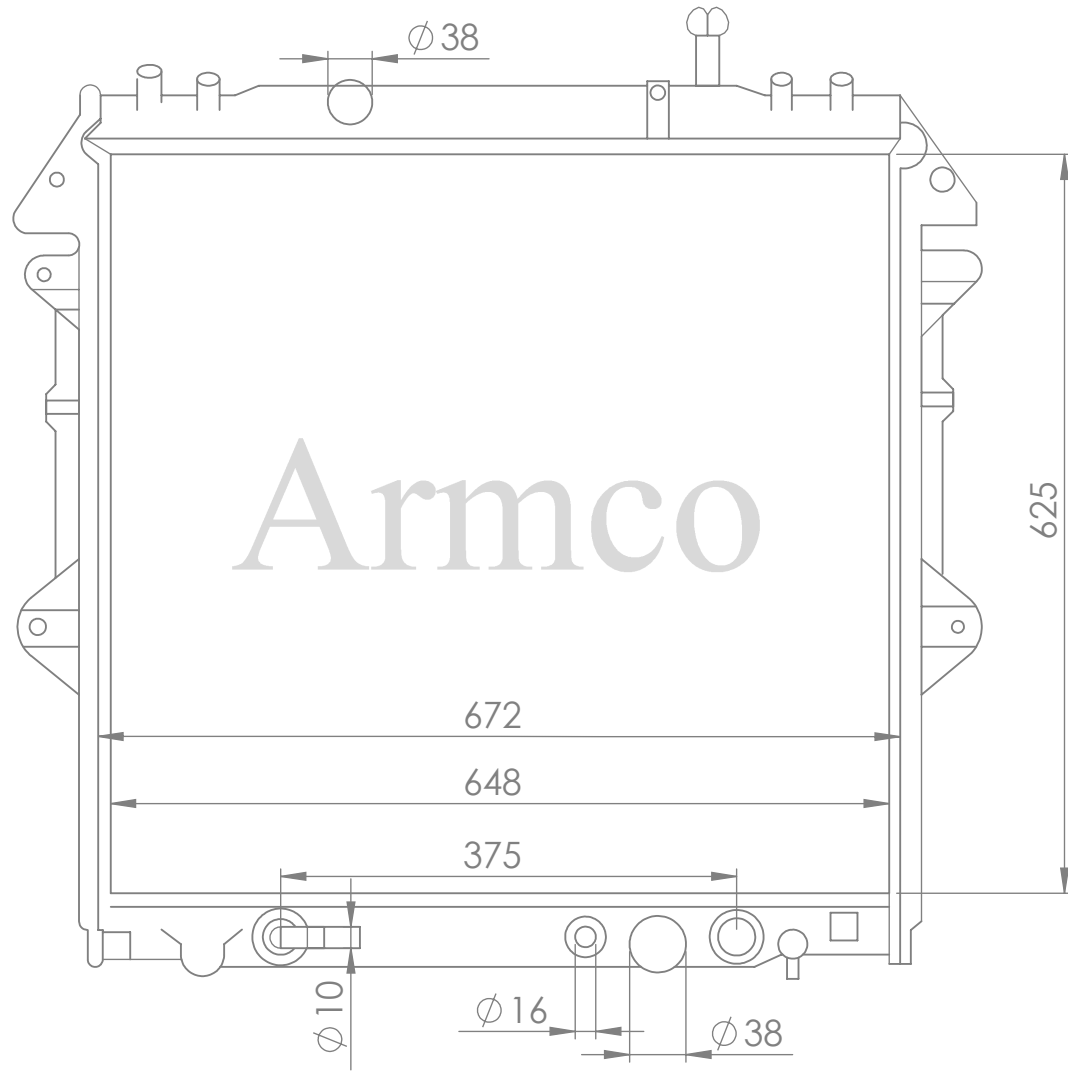

Car Type: HYUNDAI ACCENT 11

Core Size:558X377X16

Car Type:HYUNDAIELENTRA 11

Core Size:608x392x16

1038

Car Type:HYUNDAI TUSCON

Core Size:640x468x16

1039

Car Type:HILUX INNOVA 04-DIESEL AT

Core Size:PA 525X648X16/26

1040

Vehicle Type:Isuzu 4.3V6 97-00

Core Size:666x378x32

1041

Vehicle Type: Isuzu Oasis 95-97, Odyssey 95-98

Core Size : 466\*460

Core Size:PC 375X698X16

1051

Car Type: MAN F2000 M/T

Core Size: 945x688x42

1052

Car Type : TOYOTA HILUX 05-14

Core Size : 626x505x16

1053

Core Size:425x618x26/32