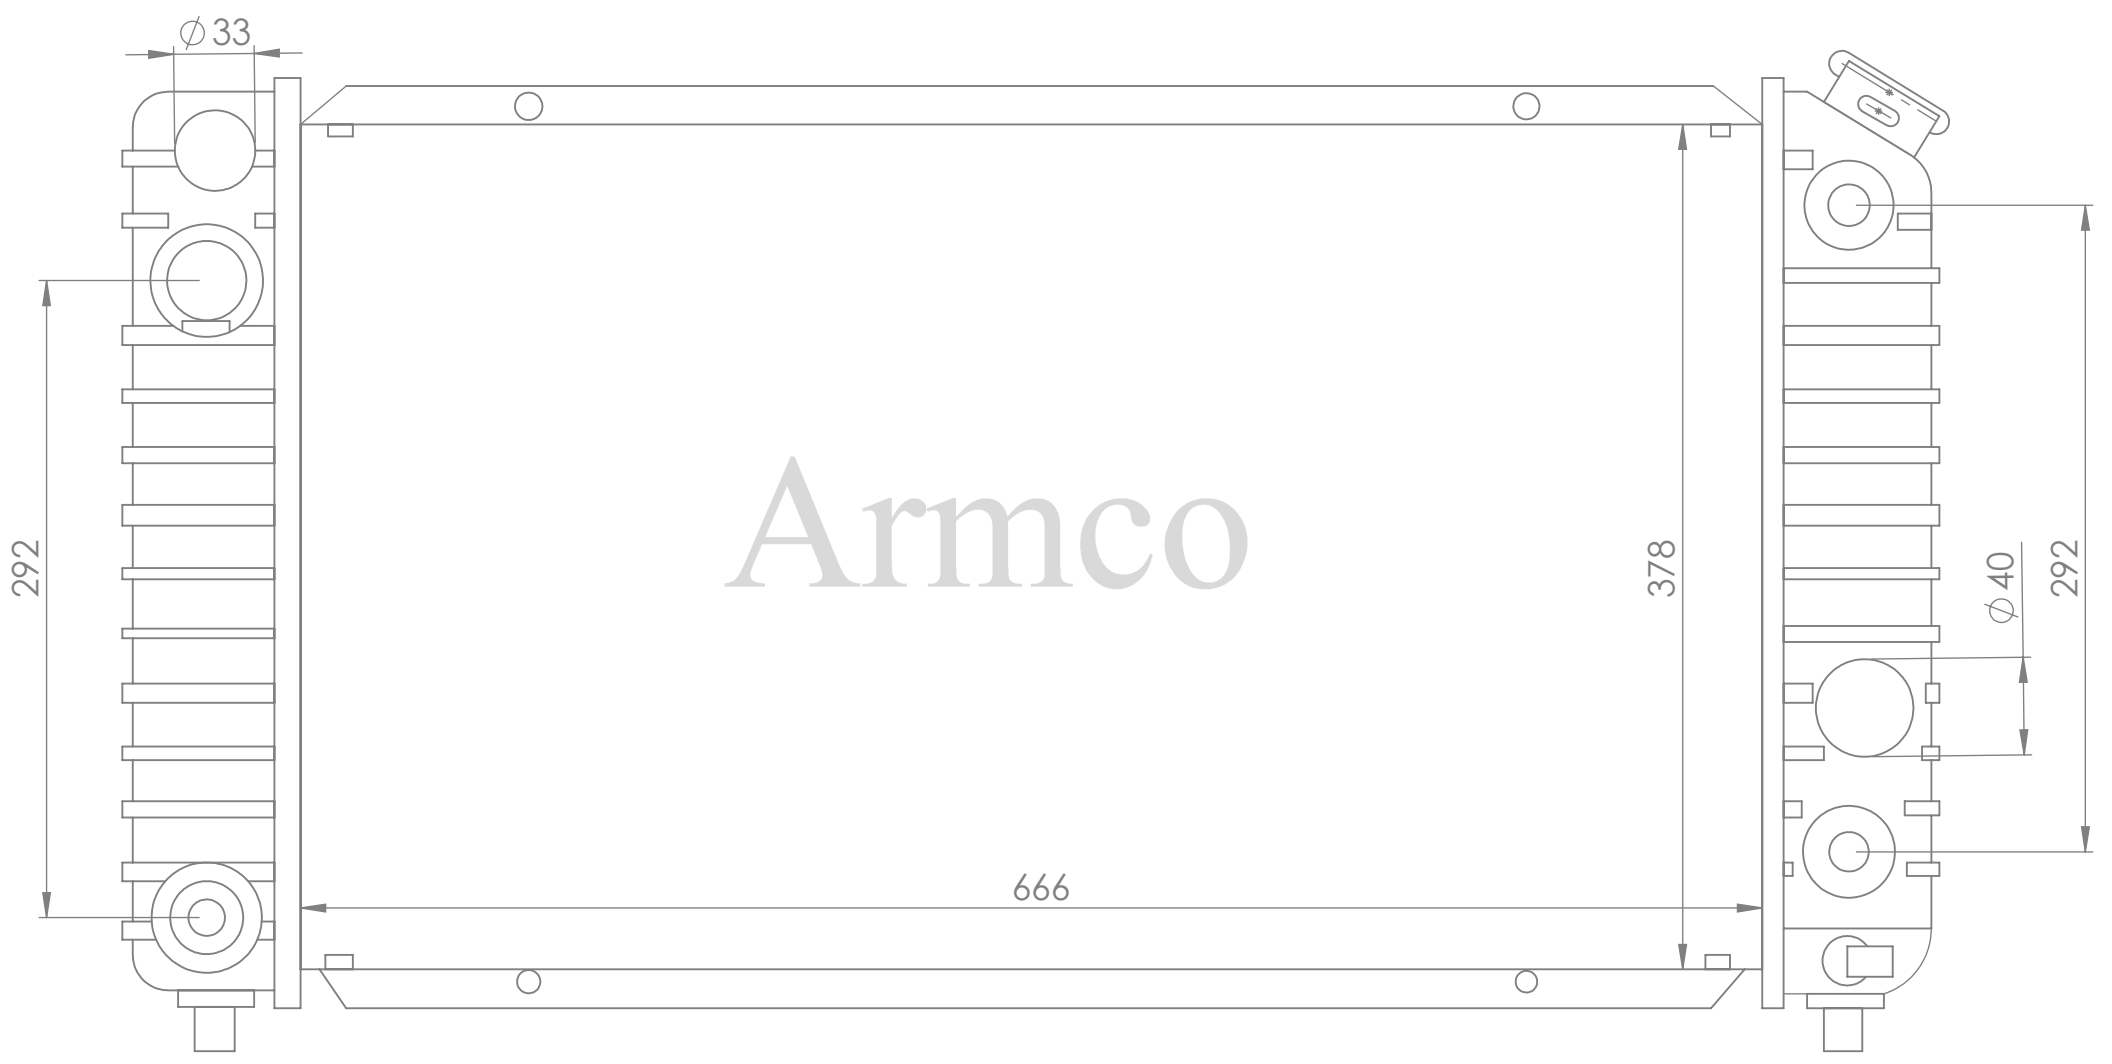

1040

Vehicle Type:Isuzu 4.3V6 97-00

Core Size:666x378x32