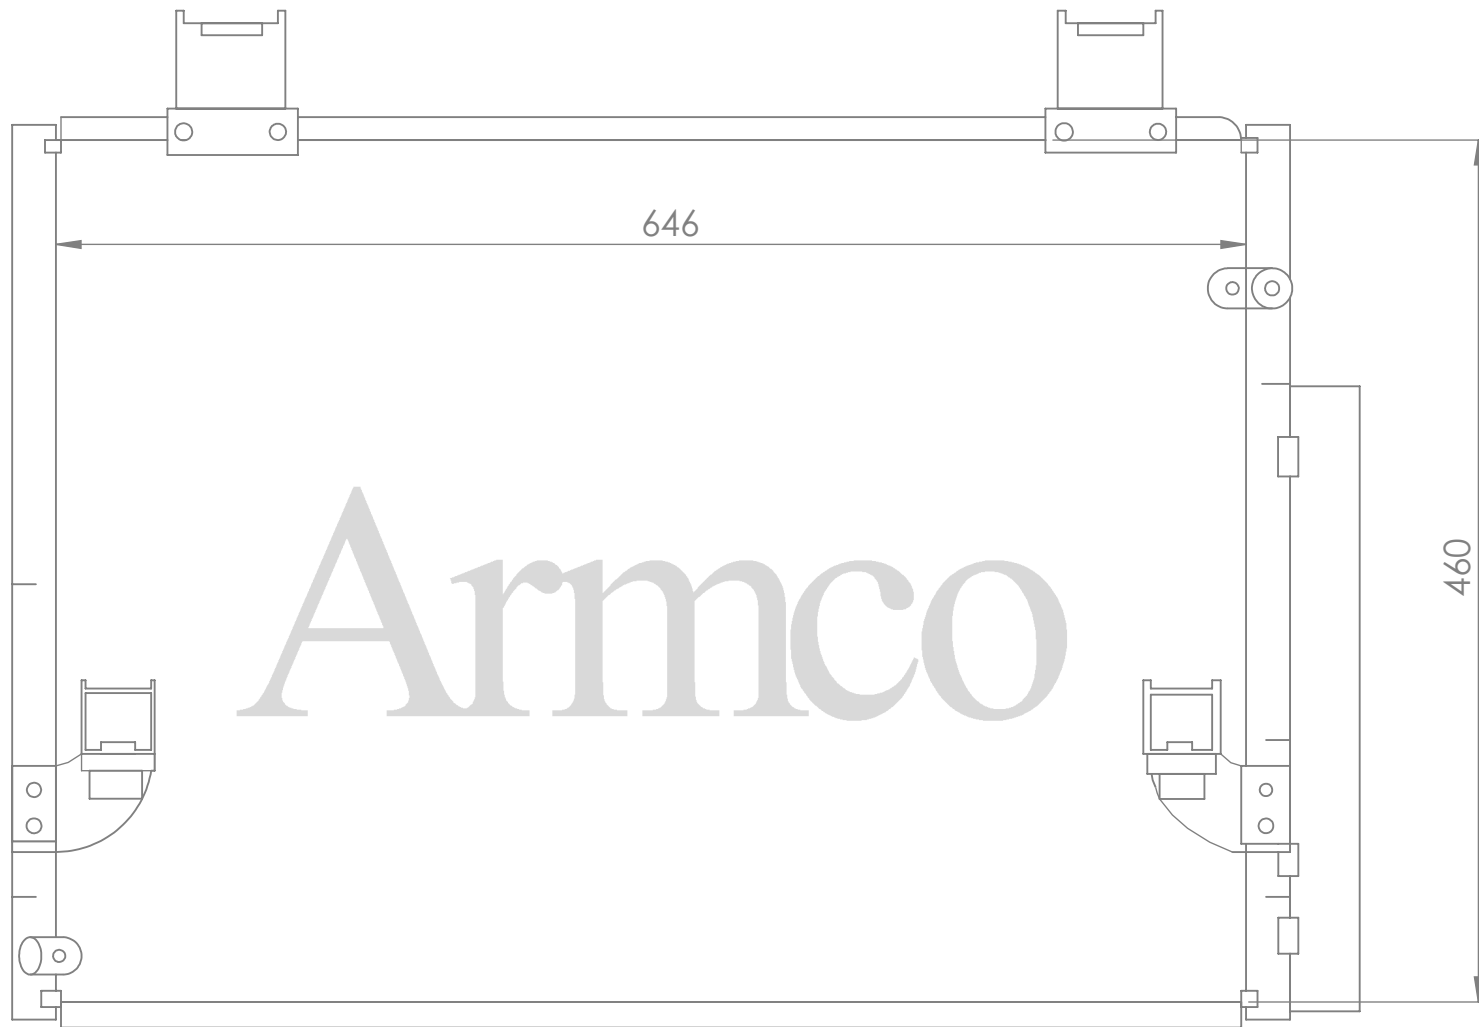

1048

Vehicle Type: KIA Sorento 3.5 LV6 02

Core Size : 618X578

1049

Car Type : TOYOTA HILUX 05-12

Core Size : 646x460x16

1050

Car Type:LANCER 2001/4G93 4G 15 AT

Core Size:PC 375X698X16

1051

Car Type: MAN F2000 M/T

Core Size: 945x688x42

1052

Car Type : TOYOTA HILUX 05-14

Core Size : 626x505x16

1053

Core Size:695X408X16

1066

Car Type : T11DA SC11 04 AT

Core Size:380X598

Car Type:NISSAN TIIDA 06-14

Core Size:650x350x16

Car Type:MEGAN(95-)1-4i

Core Size:585X415X23mm

Core Size:425x618x26/32