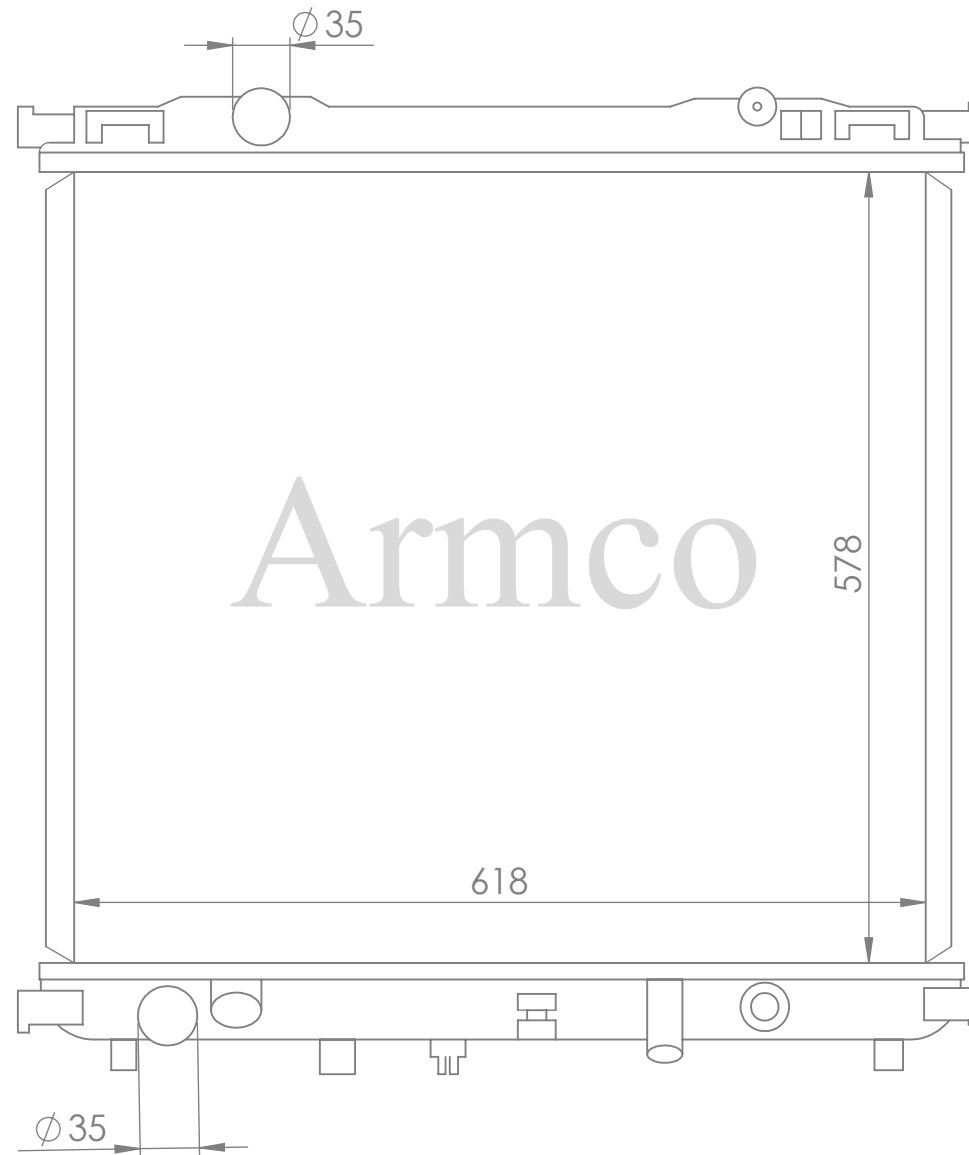

1048

Vehicle Type: KIA Sorento 3.5 LV6 02

Core Size : 618X578