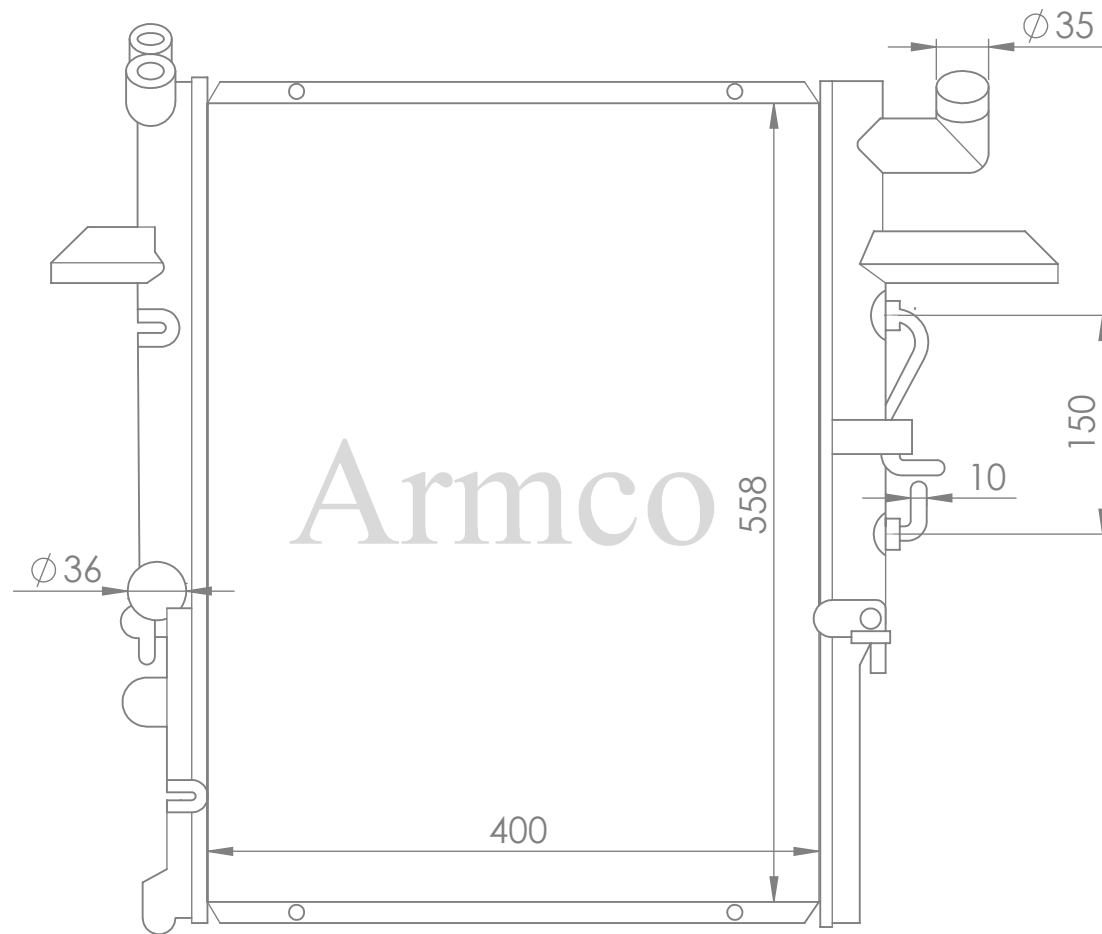

1061

Car Type :BONGO E250099-02

Core Size: PA 400X558X26