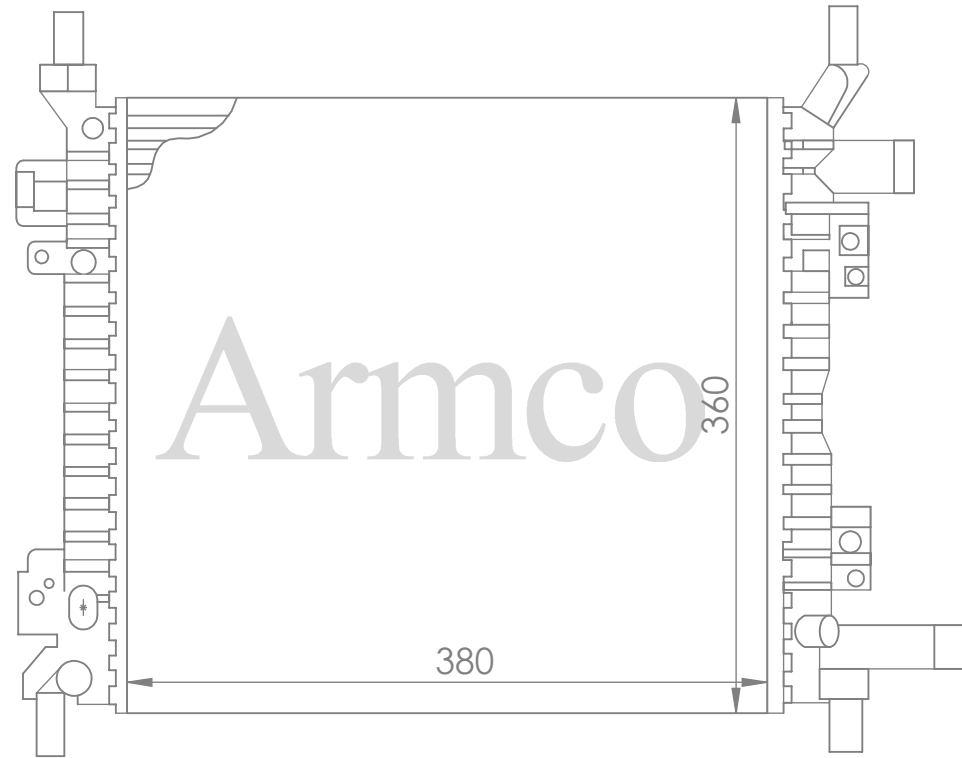

Car Type: FORD KA (RB-)99 1.0i 6TA101A

Core Size:380X360X34mm