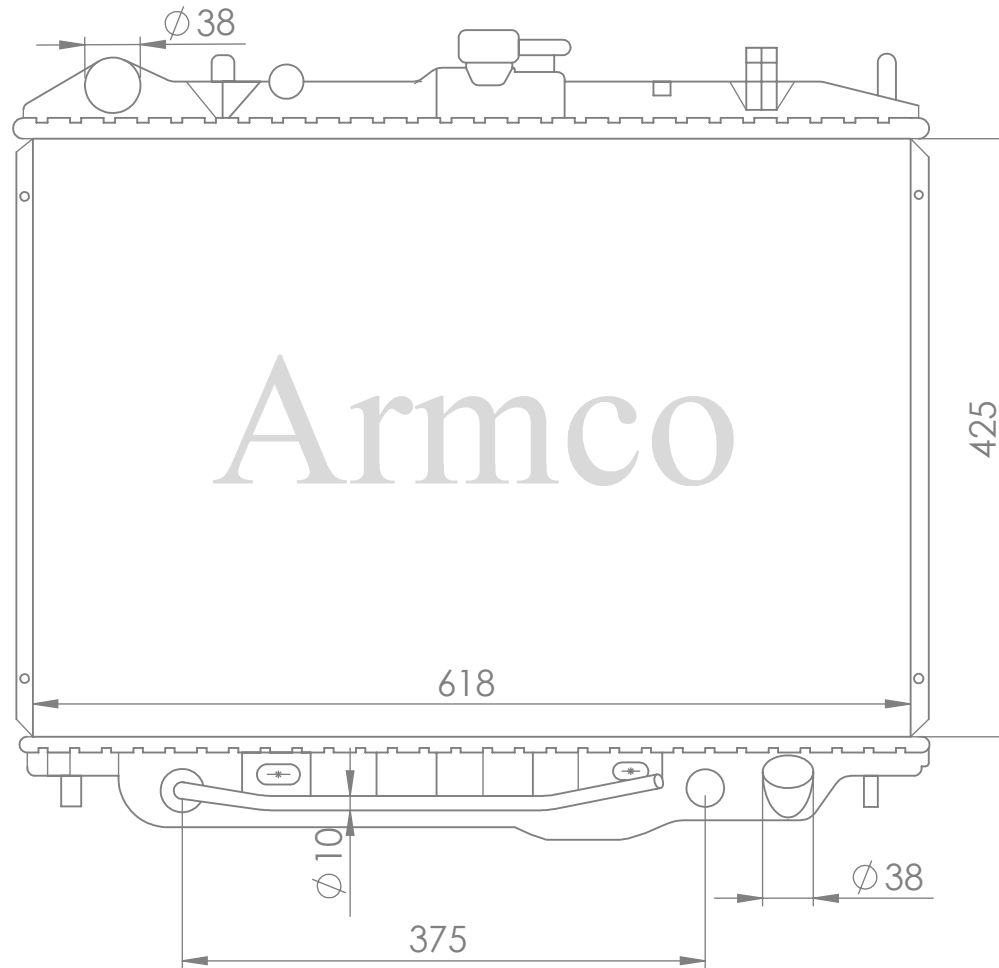

Core Size:695X408X16

1066

Car Type : T11DA SC11 04 AT

Core Size:380X598

Car Type:NISSAN TIIDA 06-14

Core Size:650x350x16

Car Type:MEGAN(95-)1-4i

Core Size:585X415X23mm

Car Type:OPEL CORSA B

Core Size:650X267X34

1074

Car Type:PRADO LANDCRUISER 150 11-AT

Core Size:PA 575X648X16/26

Car Type:OMEGA'95-98 AT

Core Size:PA 655 X 458 X26/32

1076

Car Type: SATRA 1.4/1.6/1.8'98 ZAFIRA MTM

Core Size:PA:600X368X16/26

Car Type:NISSAN PATROL

Core Size:400x715x36

Car Type:LAND ROVER

Core Size:680X360X49.4

1079

Car Type: Rodeo 3.1

Core Size:425x618x26/32