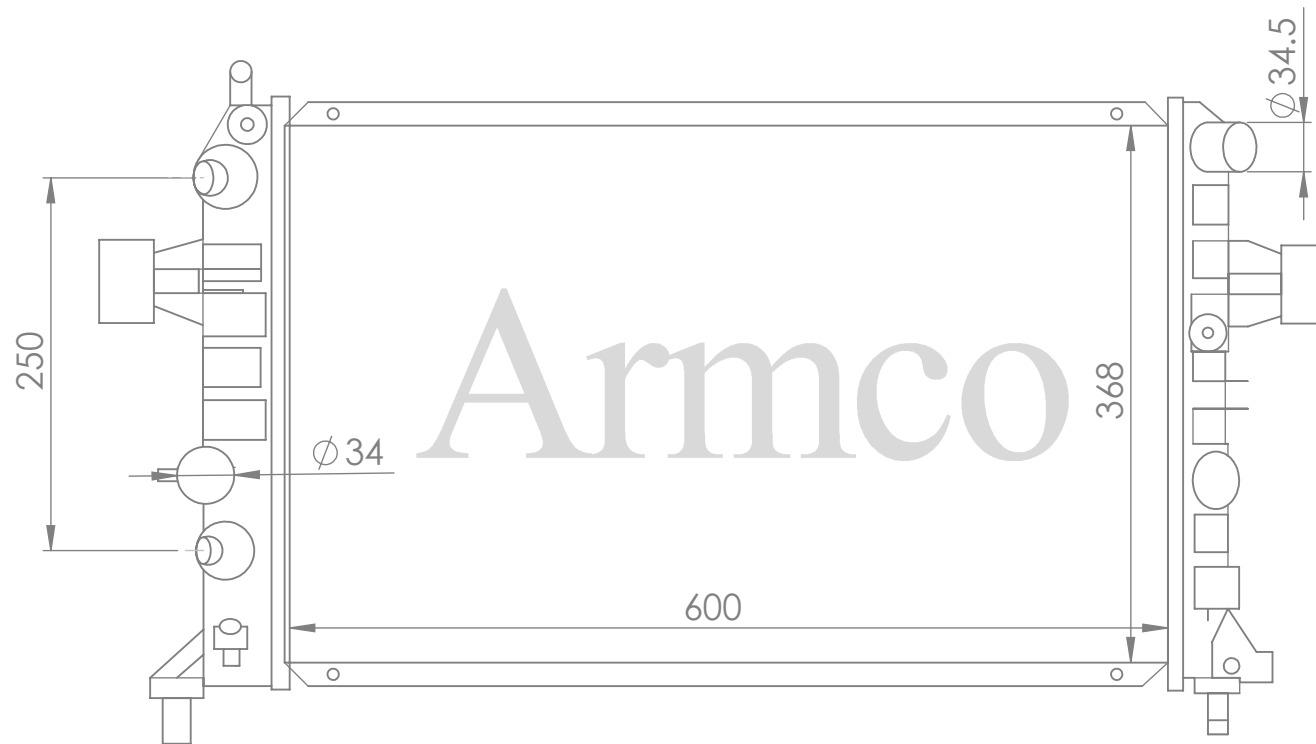

Car Type: Chevrolet/gmc Viva/Opel Astra A/T

Core Size:600x368x26