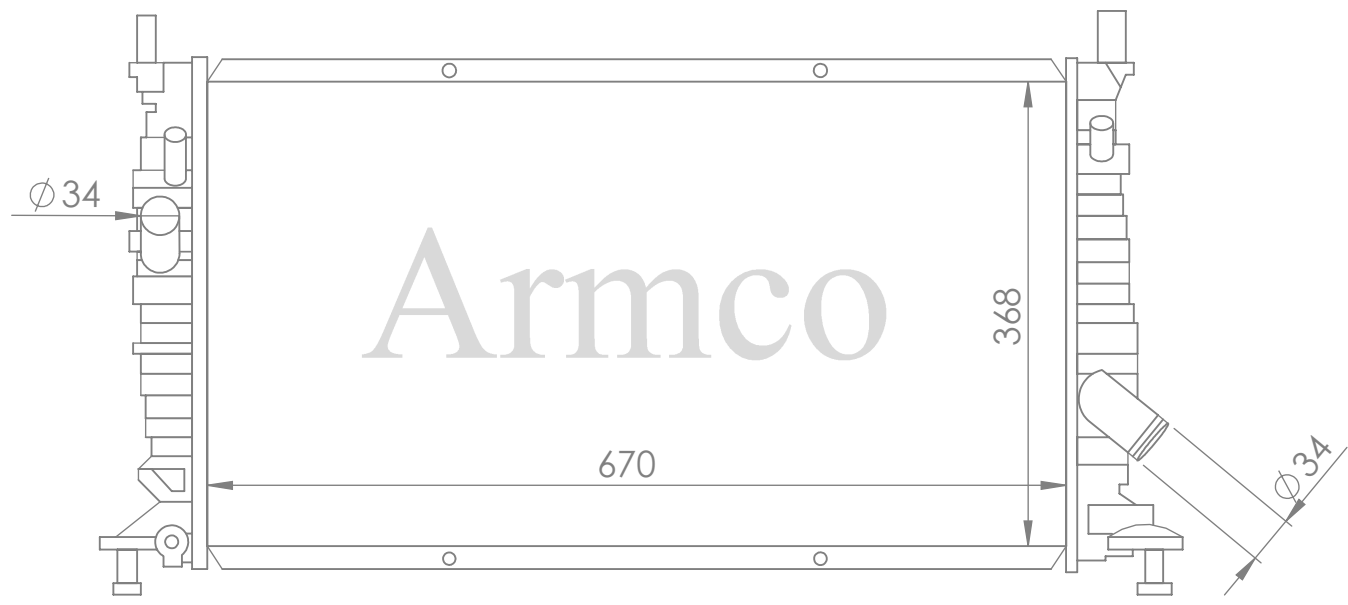

Car Type: MAZDA3 2.0/2.3L 4CYL

Core Size:670X368X16