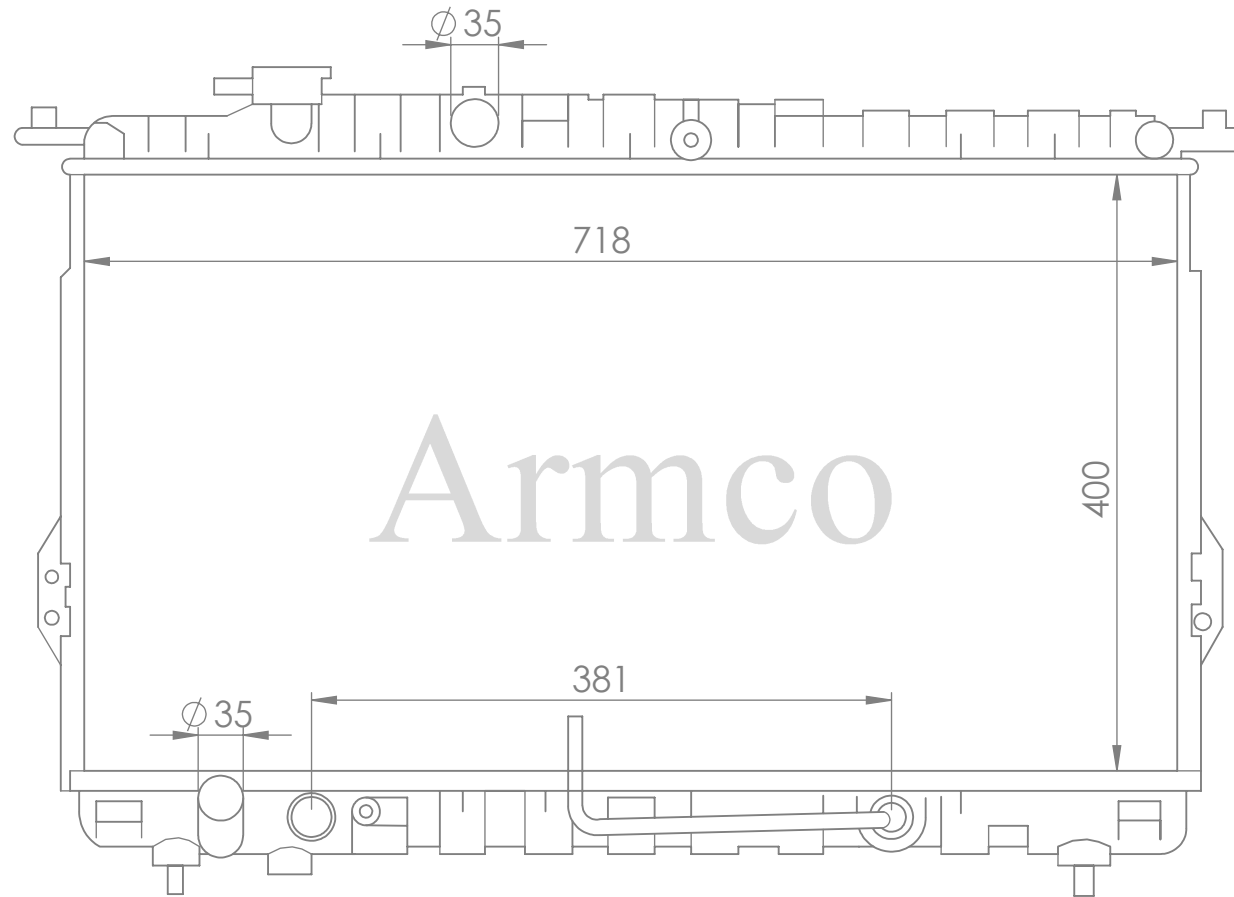

1045

Vehicle Type: KIA 2.4, L4-2.7, V6 01-06

Core Size "400x718x16