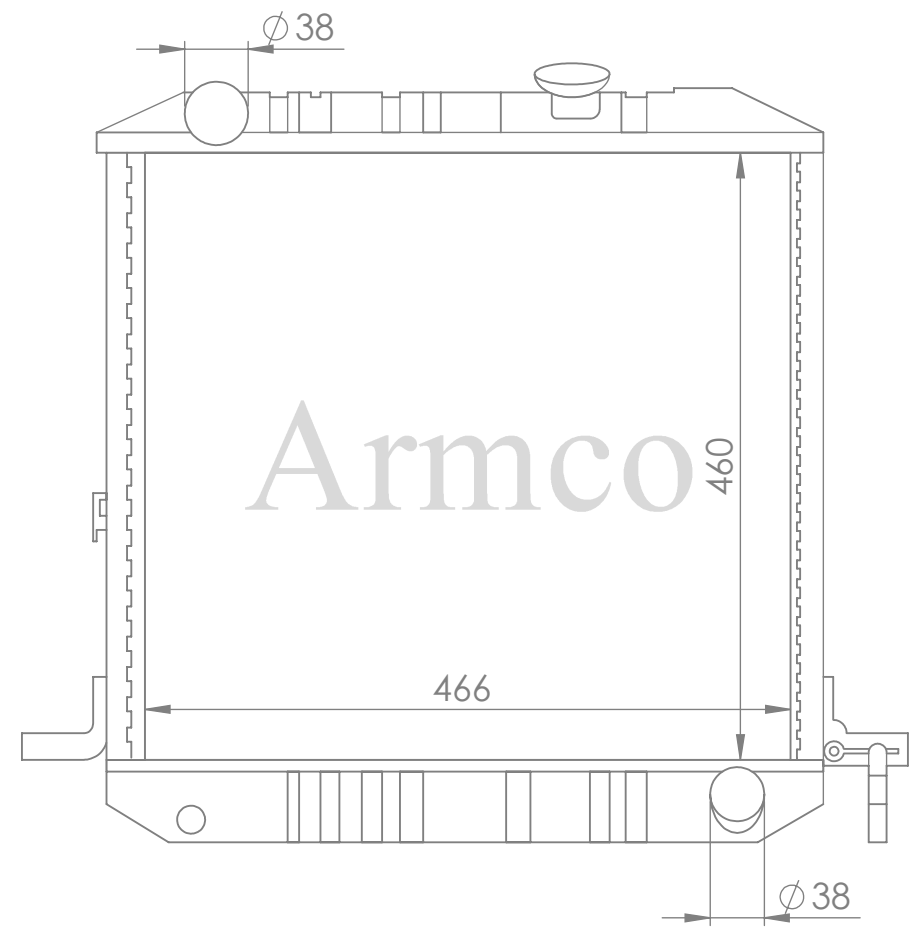

Car Type: HYUNDAI ACCENT 11

Core Size:558X377X16

Car Type:HYUNDAIELENTRA 11

Core Size:608x392x16

1038

Car Type:HYUNDAI TUSCON

Core Size:640x468x16

1039

Car Type:HILUX INNOVA 04-DIESEL AT

Core Size:PA 525X648X16/26

1040

Vehicle Type:Isuzu 4.3V6 97-00

Core Size:666x378x32

1041

Vehicle Type: Isuzu Oasis 95-97, Odyssey 95-98

Core Size : 466\*460

Core Size:PC 375X698X16

1051

Car Type: MAN F2000 M/T

Core Size: 945x688x42

1052

Car Type : TOYOTA HILUX 05-14

Core Size : 626x505x16

1053

Core Size:425x618x26/32