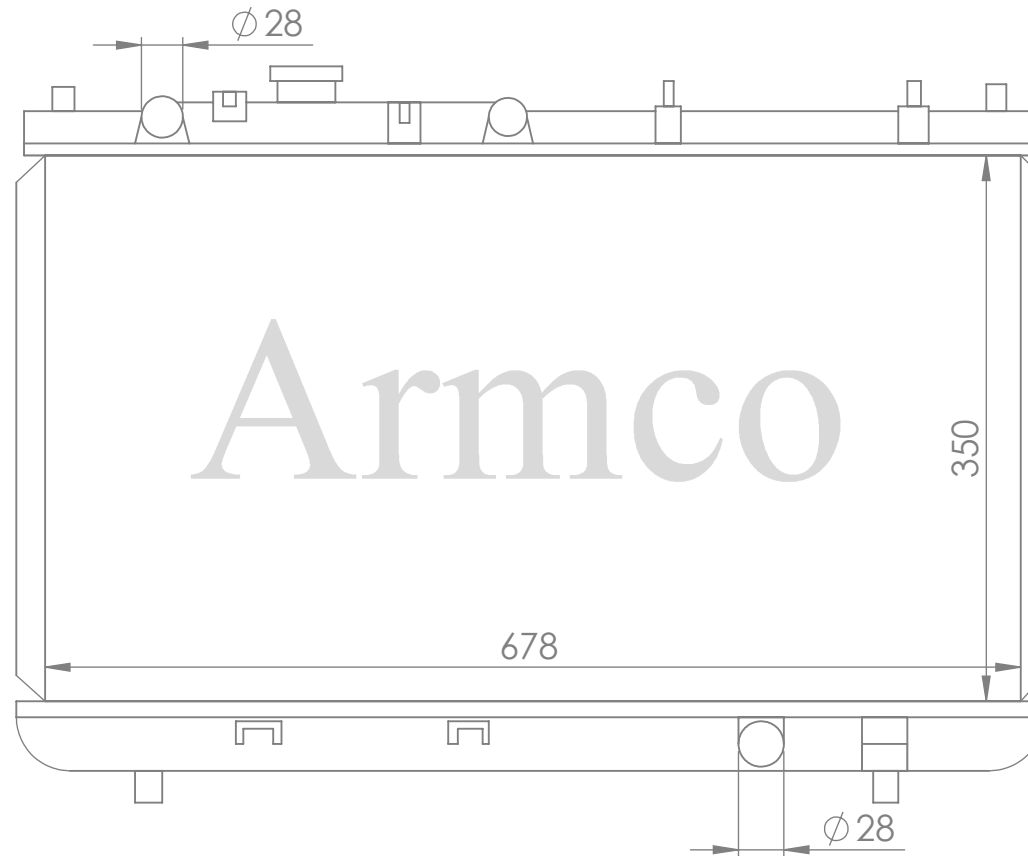

Core Size:PC 375X698X16

1051

Car Type: MAN F2000 M/T

Core Size: 945x688x42

1052

Car Type : TOYOTA HILUX 05-14

Core Size : 626x505x16

1053

Core Size:690x342x16

1057

Car Type : TOYOTA CAMRY 12

Core Size : 745x380x16

1058

Car Type :Mazda3 2.0/2.3L 4cyl

Core:670x368x16

1059

Core Size:695X408X16

1066

Car Type : T11DA SC11 04 AT

Core Size:380X598

Car Type:NISSAN TIIDA 06-14

Core Size:650x350x16

Car Type:MEGAN(95-)1-4i

Core Size:585X415X23mm

Core Size:425x618x26/32