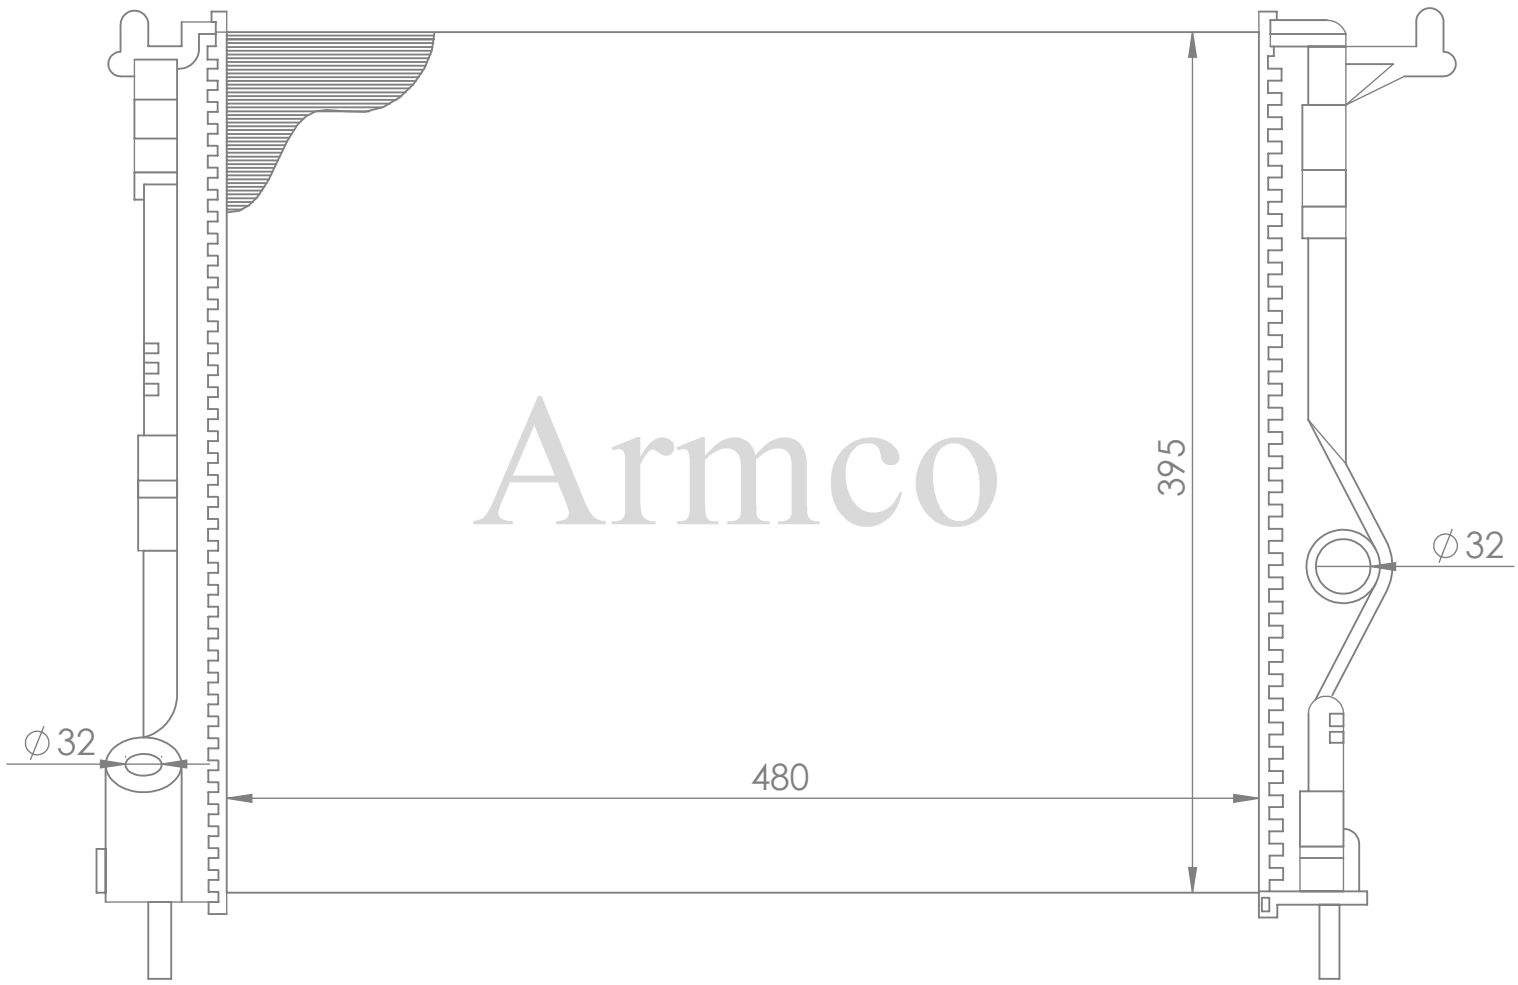

Core Size: 350X638

Car Type:IVECOMINIBUS

Core Size:481x444x68

1005

Car Type:MERCEDES BENZ MINIBUS(809)

Core Size:487x660x68.8

1006

Vehicle Type:MANBUS(CNG)

1010

Vehicle Type:JOHN DEERE COMBINE

Core Size:666X692X114

Car Type:LADA 2107-2005

Core Size:448x341x34mm

1012

Car Type:RENAULT LOGAN

Core Size:585X395X23mm

Car Type:CLIO(90)1.7

Core Size:429X398X23mm

1014

Car Type:RENAULT SANDERO

Core Size:480x395x23mm

1015

Car Type:Renault MT

Core Size:585X415X23mm

Core Size:400X728X16

1019

Car Type:CAMRY 06 ACV40/2AZ AT

Core Size:400X728X16/26/32

1020

Car Type: Corolla

Core Size:600X348X16

Car Type:DAEWOO CIELO