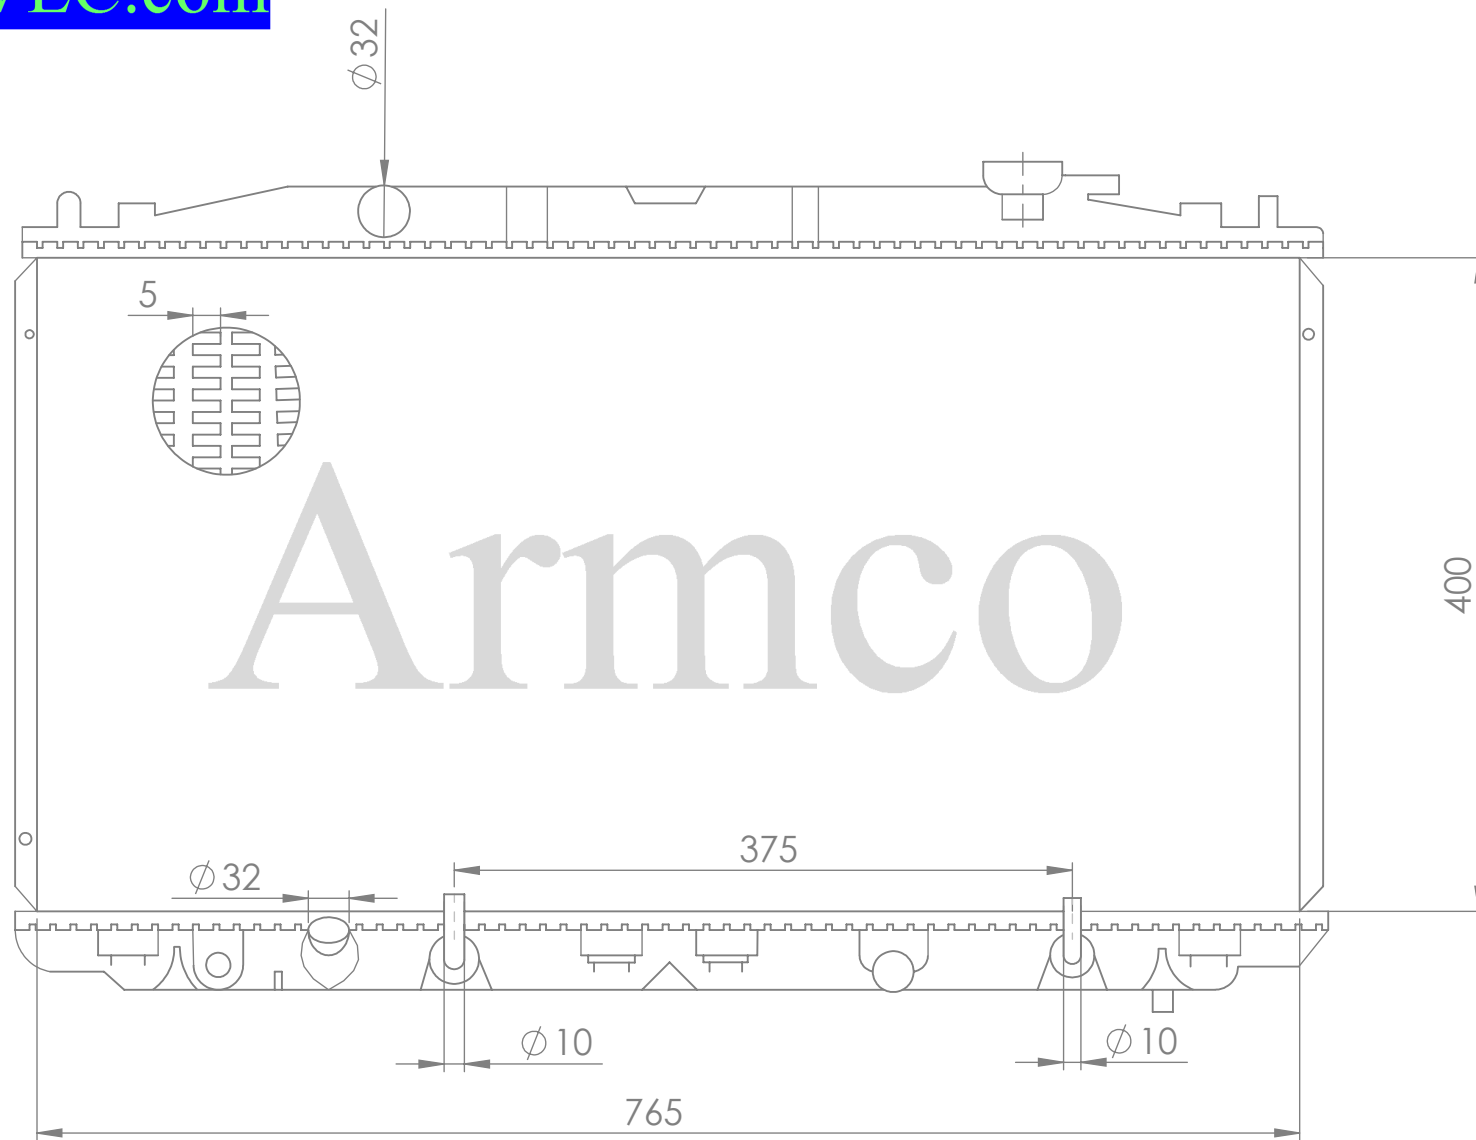

1010

Vehicle Type:JOHN DEERE COMBINE

Core Size:666X692X114

Car Type:LADA 2107-2005

Core Size:448x341x34mm

1012

Car Type:RENAULT LOGAN

Core Size:585X395X23mm

Vehicle Type:FORDFO 08

Core Size : 702X358

1031

Car Type: HILUX 2006 AT

Core Size: 500X658

Car Type:HONDA ACCORD

Core Size:700x350x16

1033

Car Type:HONDA ACCORD 2.4 L 08-CP2 AT Core Size:PA 350X765.5X16

1034

Car Type:HONDAACCORD

Core Size:700x350x16

1035

Car Type: HYUNDAI ACCENT 05-11

Core Size:545X348

1036

Core Size:425x618x26/32