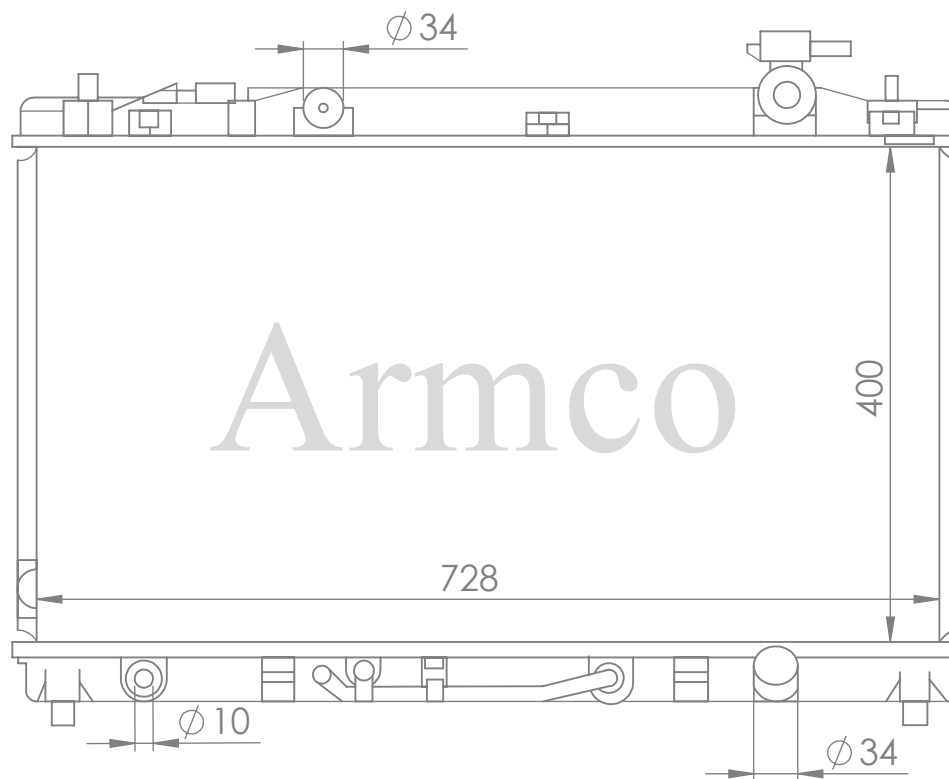

1010

Vehicle Type:JOHN DEERE COMBINE

Core Size:666X692X114

Car Type:LADA 2107-2005

Core Size:448x341x34mm

1012

Car Type:RENAULT LOGAN

Core Size:585X395X23mm

Car Type:CLIO(90)1.7

Core Size:429X398X23mm

1014

Car Type:RENAULT SANDERO

Core Size:480x395x23mm

1015

Car Type:Renault MT

Core Size:585X415X23mm

1016

Car Type: MITSUBISHI PAJERO V33-92-98

Core Size: PA 447X578X32

1017

Car Type:NISSAN SUNNY

Core Size:385X688

1018

Car Type:CAMRY 2003 ACV30 AT

Core Size:400X728X16

1019

Car Type:CAMRY 06 ACV40/2AZ AT

Core Size:400X728X16/26/32

1020

Car Type: Corolla

Core Size:600X348X16

Car Type:DAEWOO CIELO