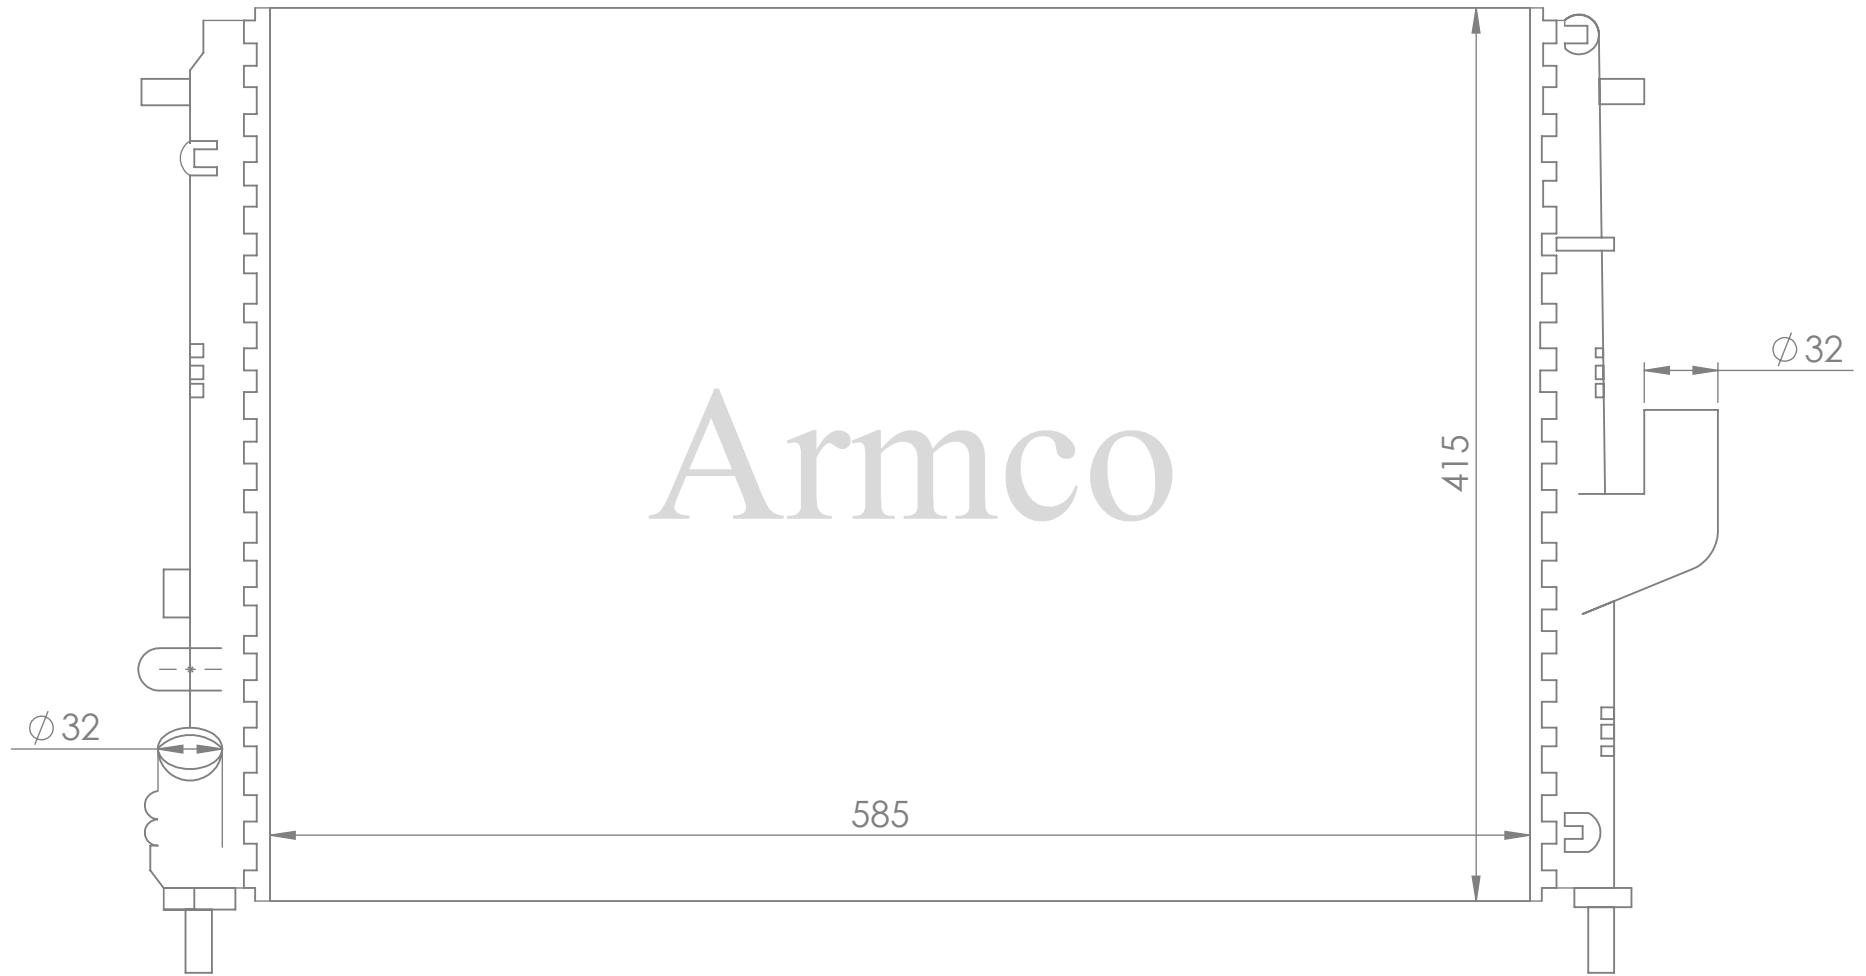

1010

Vehicle Type:JOHN DEERE COMBINE

Core Size:666X692X114

Car Type:LADA 2107-2005

Core Size:448x341x34mm

1012

Car Type:RENAULT LOGAN

Core Size:585X395X23mm

Car Type:CLIO(90)1.7

Core Size:429X398X23mm

1014

Car Type:RENAULT SANDERO

Core Size:480x395x23mm

1015

Car Type:Renault MT

Core Size:585X415X23mm

Core Size:400X728X16

1019

Car Type:CAMRY 06 ACV40/2AZ AT

Core Size:400X728X16/26/32

1020

Car Type: Corolla

Core Size:600X348X16

Car Type:DAEWOO CIELO