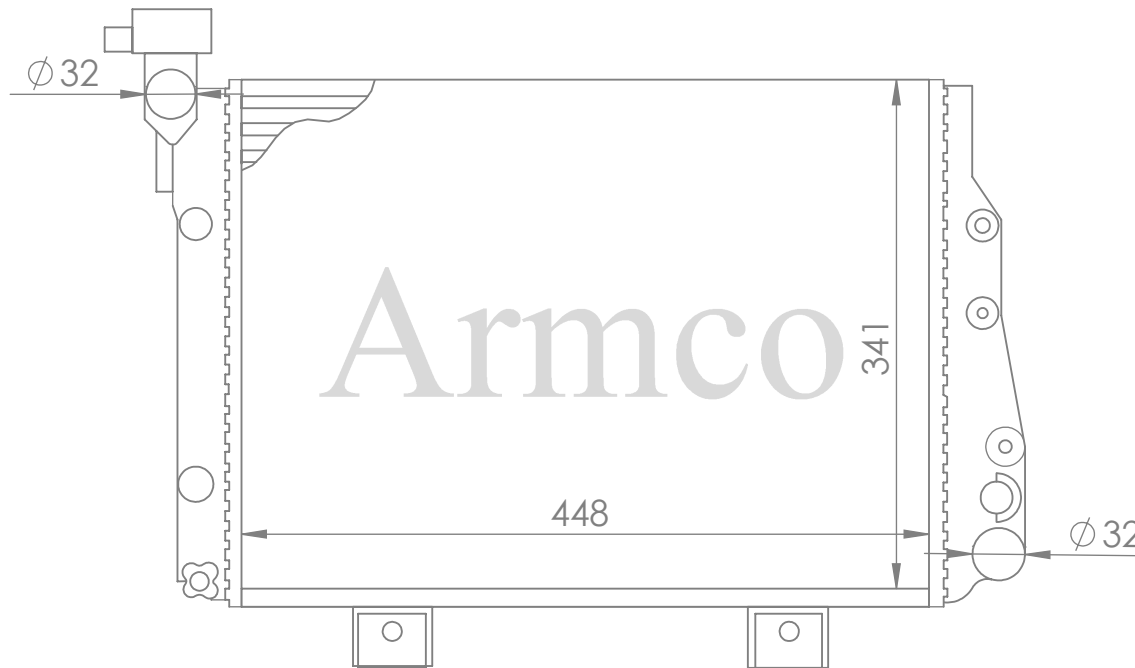

Core Size: 350X638

Car Type:IVECOMINIBUS

Core Size:481x444x68

1005

Car Type:MERCEDES BENZ MINIBUS(809)

Core Size:487x660x68.8

1006

Vehicle Type:MANBUS(CNG)

Core Size:990x600xD2.5

1007

Vehicle Type:RENAULT BUS (INTRA CITY)

Core Size:812X640X91

Car Type:TOYOTA CORONA 2000

Core Size:818X462X60.8

1009

Vehicle Type:MERCEDESTRUCK 2628(MILER) Core Size:686X739X69

1010

Vehicle Type:JOHN DEERE COMBINE

Core Size:666X692X114

Car Type:LADA 2107-2005

Core Size:448x341x34mm

1012

Car Type:RENAULT LOGAN

Core Size:585X395X23mm

Core Size:425x618x26/32