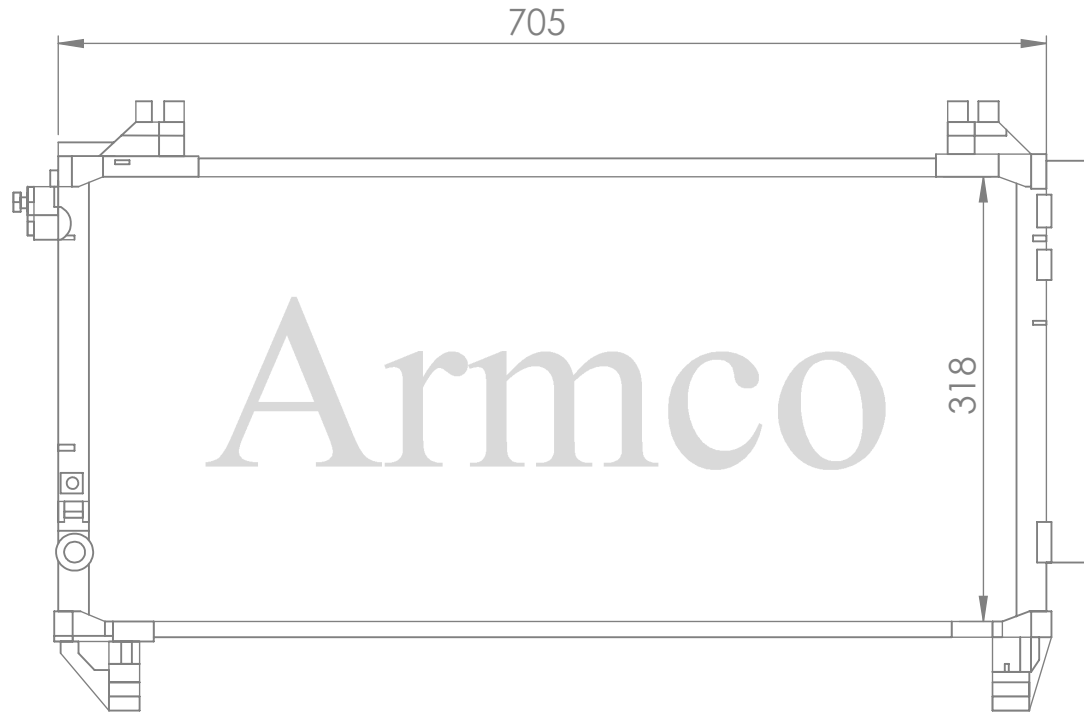

1042

Car Type: YARIS 07

Core Size: 705x318x16