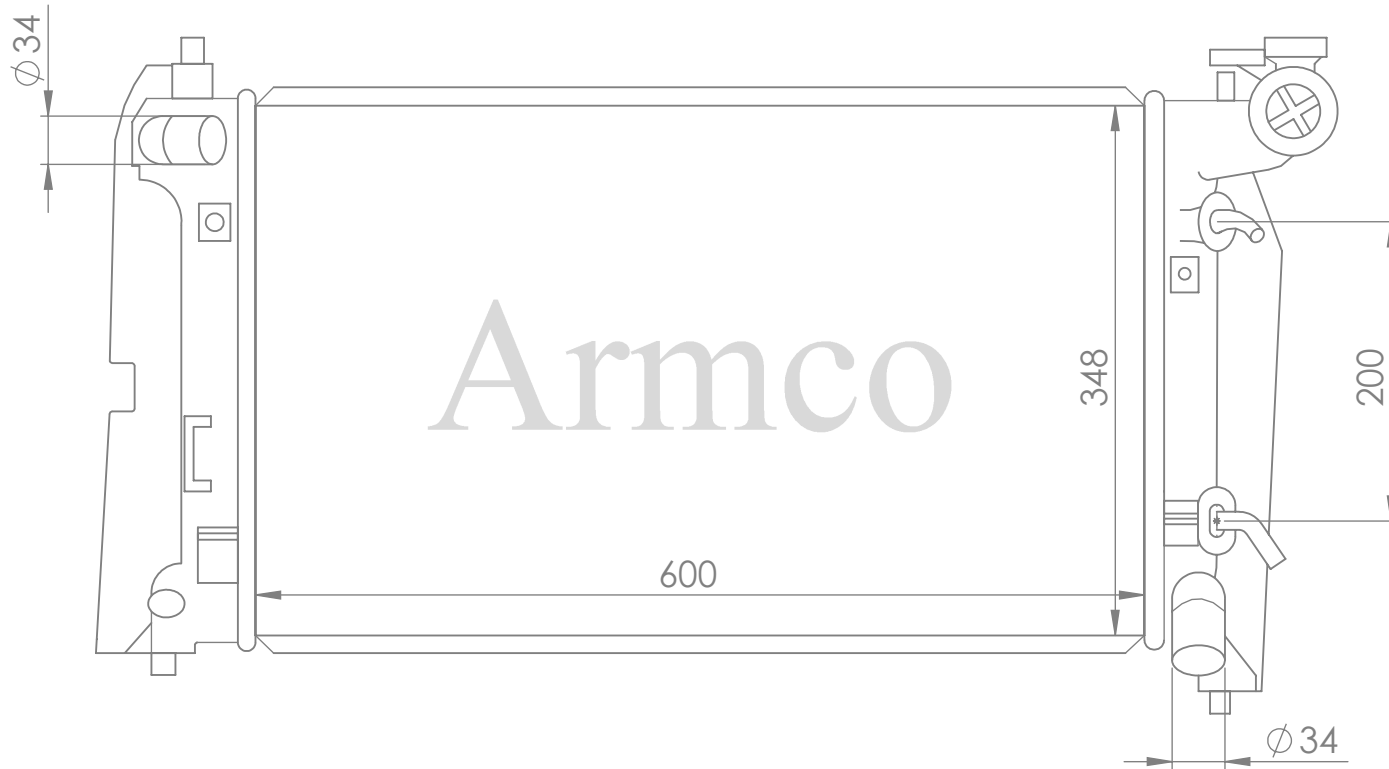

Core Size:400X728X16

1019

Car Type:CAMRY 06 ACV40/2AZ AT

Core Size:400X728X16/26/32

1020

Car Type: Corolla

Core Size:600X348X16

Car Type:DAEWOO CIELO