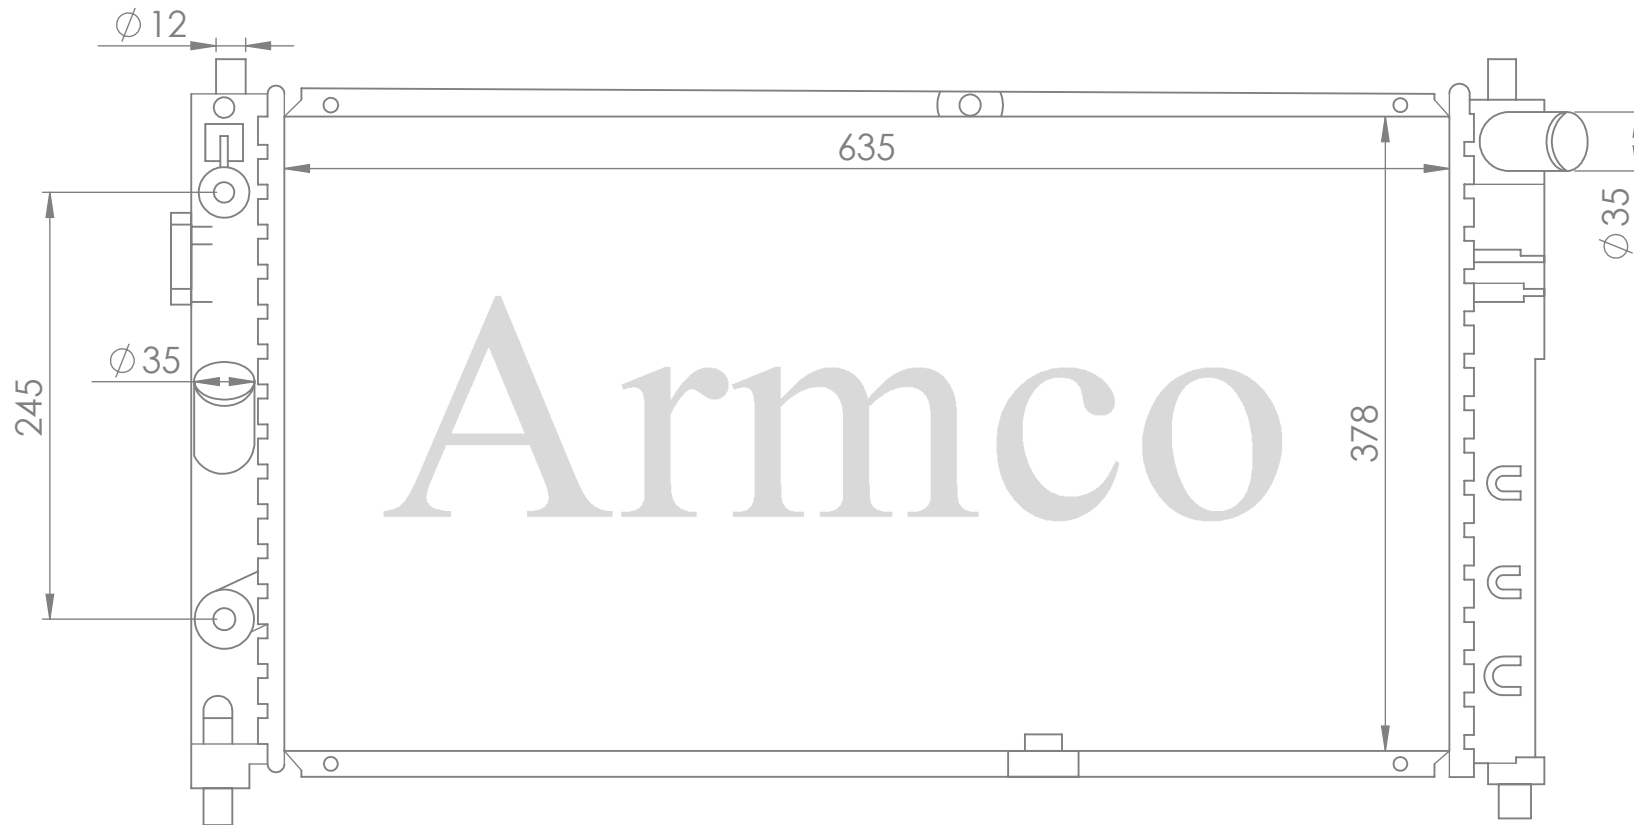

Core Size:400X728X16

1019

Car Type:CAMRY 06 ACV40/2AZ AT

Core Size:400X728X16/26/32

1020

Car Type: Corolla

Core Size:600X348X16

Car Type:DAEWOO CIELO

Core Size:PA635X383X26

1022

Car Type: Daewoo/Chevrolet Matiz M/T

Core:458x294x16

1023

Vehicle Type: Daewoo

Core Size: 635x378x16

1024

Vehicle Type:DAF 95F95,87F95

Core Size:970X748X48

Car Type: TOYOTA RAV4, 05-12

Core Size: 704x410x16

1026

Vehicle Type:Ford5.4 V8 99-05

Core Size:673x768x56

1027

Core Size:425x618x26/32