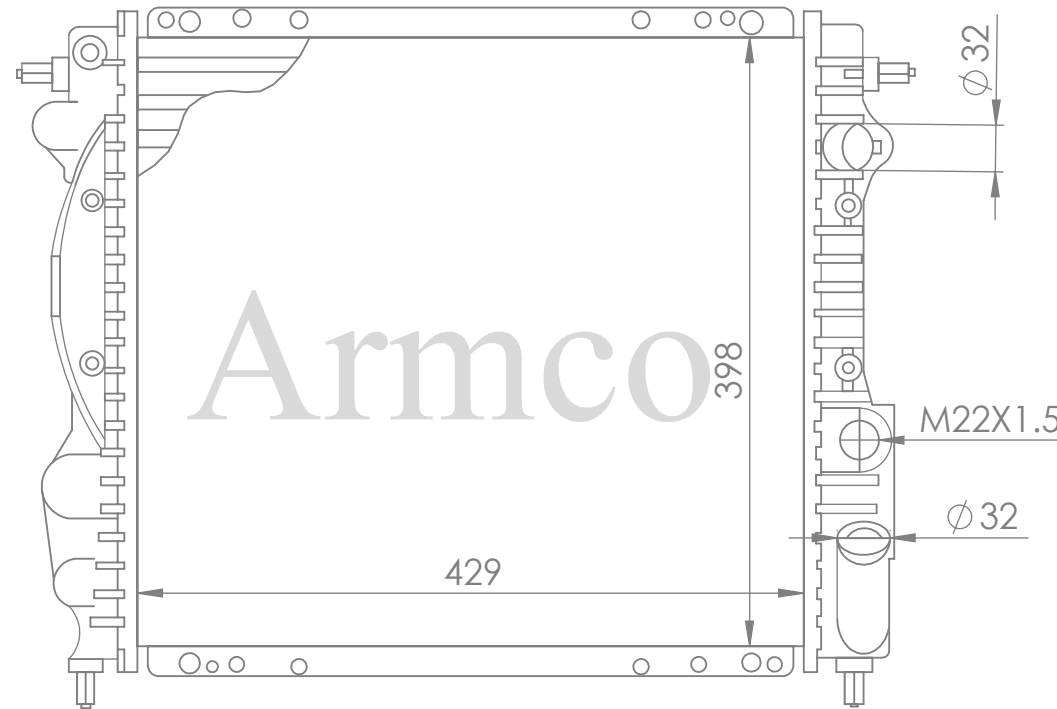

Core Size: 350X638

Car Type:IVECOMINIBUS

Core Size:481x444x68

1005

Car Type:MERCEDES BENZ MINIBUS(809)

Core Size:487x660x68.8

1006

Vehicle Type:MANBUS(CNG)

1010

Vehicle Type:JOHN DEERE COMBINE

Core Size:666X692X114

Car Type:LADA 2107-2005

Core Size:448x341x34mm

1012

Car Type:RENAULT LOGAN

Core Size:585X395X23mm

Car Type:CLIO(90)1.7

Core Size:429X398X23mm

1014

Car Type:RENAULT SANDERO

Core Size:480x395x23mm

1015

Car Type:Renault MT

Core Size:585X415X23mm

Core Size:400X728X16

1019

Car Type:CAMRY 06 ACV40/2AZ AT

Core Size:400X728X16/26/32

1020

Car Type: Corolla

Core Size:600X348X16

Car Type:DAEWOO CIELO