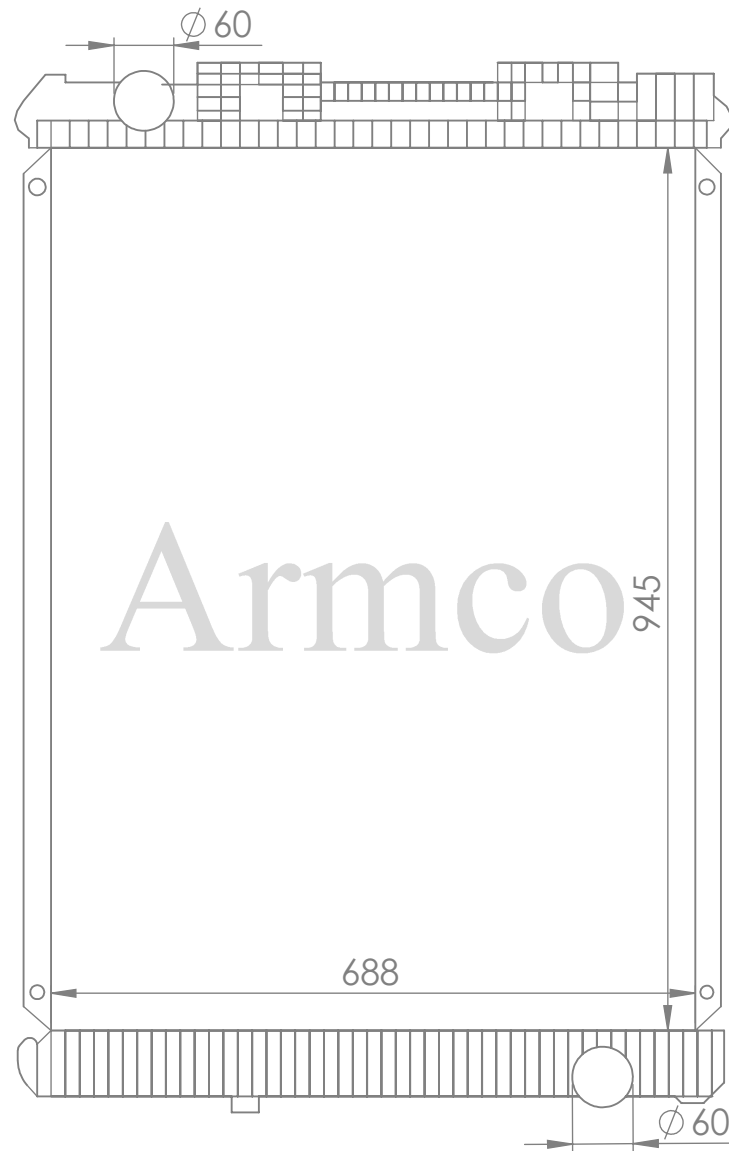

1048

Vehicle Type: KIA Sorento 3.5 LV6 02

Core Size : 618X578

1049

Car Type : TOYOTA HILUX 05-12

Core Size : 646x460x16

1050

Car Type:LANCER 2001/4G93 4G 15 AT

Core Size:PC 375X698X16

1051

Car Type: MAN F2000 M/T

Core Size: 945x688x42

1052

Car Type : TOYOTA HILUX 05-14

Core Size : 626x505x16

1053

Core Size:325x698x16/26

1054

Car Type:MAZDA 13

Core Size:619X371X16

Car Type: MAZDA3 2.0/2.3L 4CYL

Core Size:670X368X16

1056

Car Type:MAZDA 6-07

Core Size:425x618x26/32