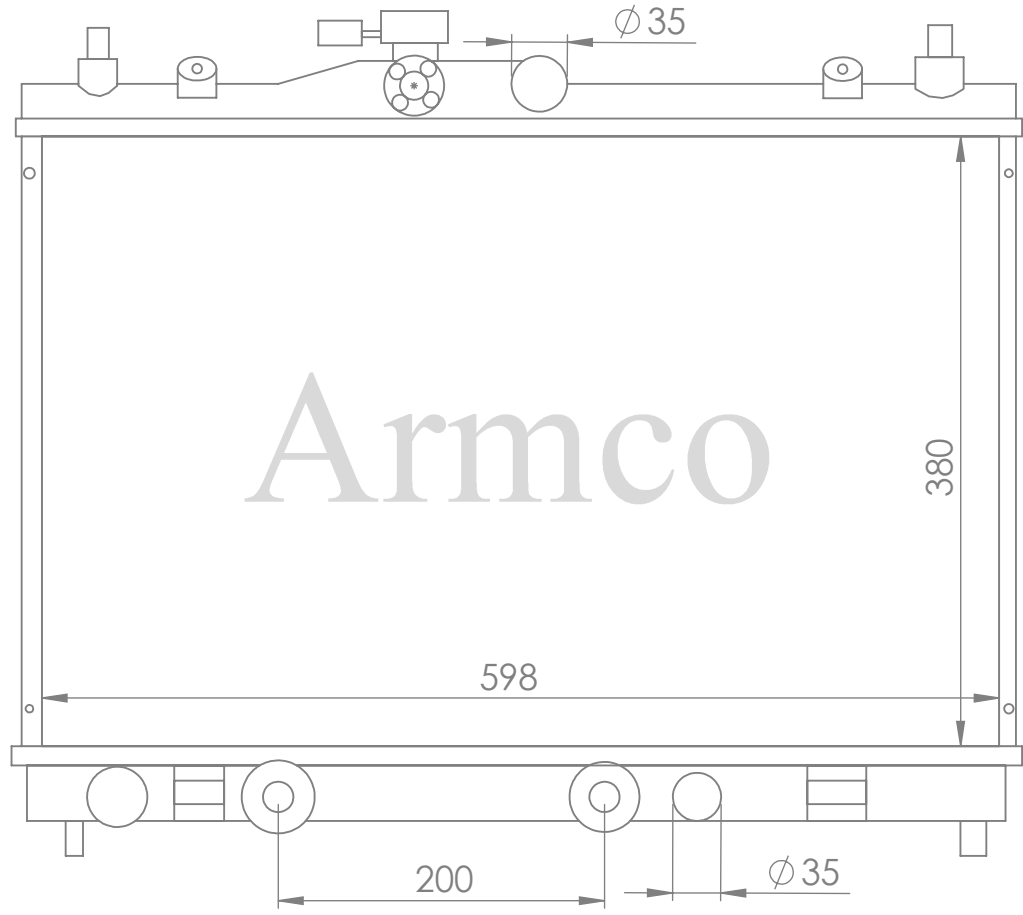

1062

Car Type: MITSUBISHI L200-05

Core Size: 465x520x16

Car Type: MITSUBISHI LANCER 08-14

Core Size: 658X411X16

Car Type: MITSUBISHI PAJERO 00-07

Core Size: 665X503X16

Car Type: NISSAN ALTIMA 07-08

Core Size:695X408X16

1066

Car Type : T11DA SC11 04 AT

Core Size:380X598

Car Type:NISSAN TIIDA 06-14

Core Size:650x350x16

Car Type:MEGAN(95-)1-4i

Core Size:585X415X23mm

Core Size:425x618x26/32