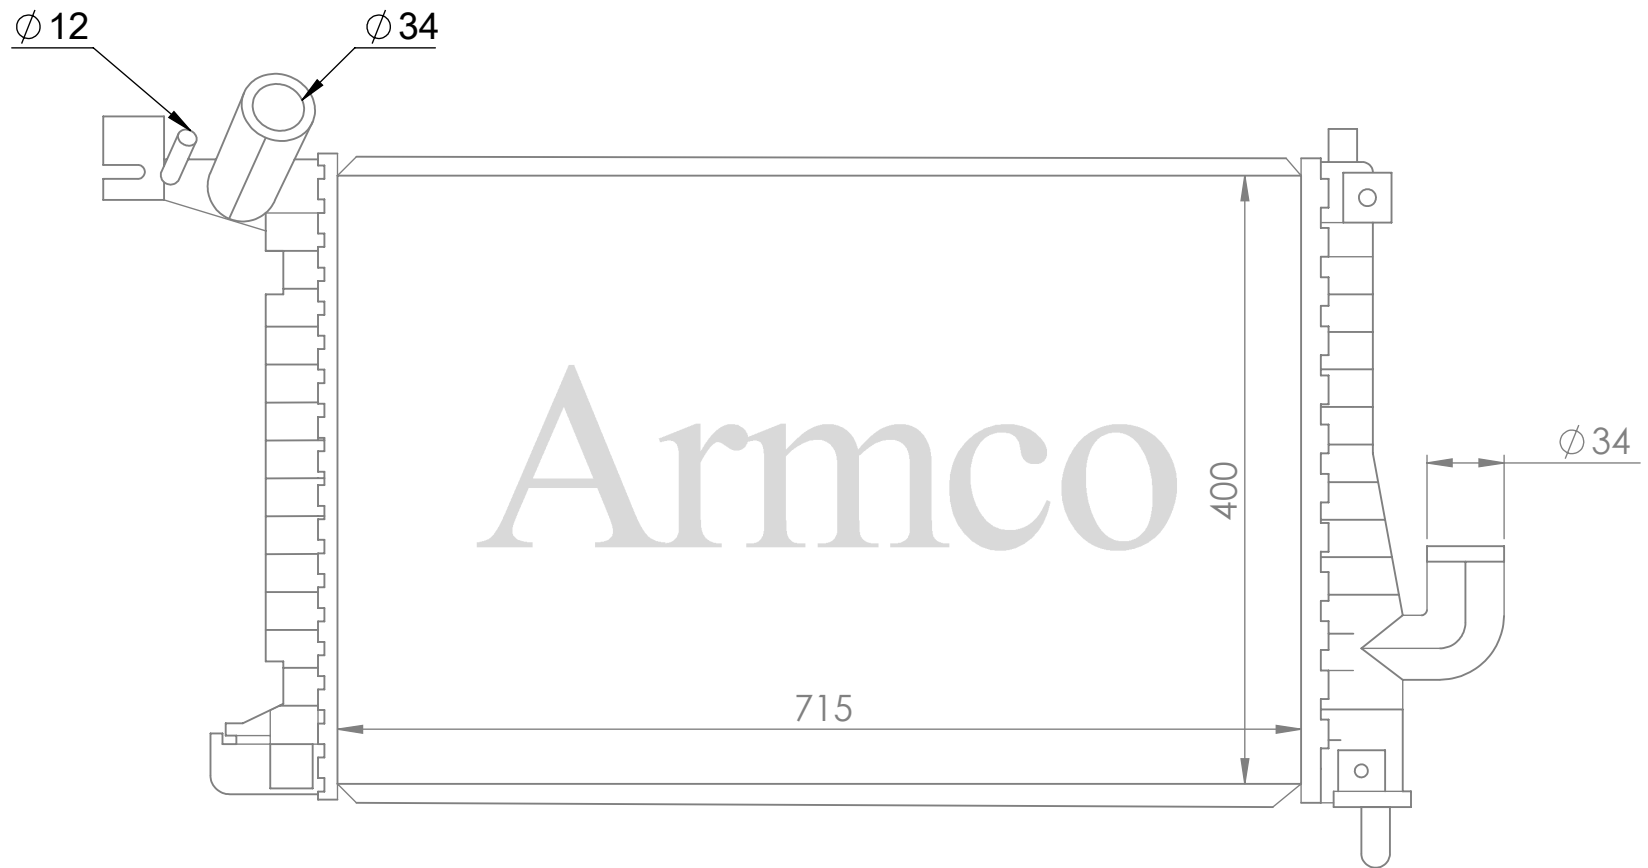

Car Type:OPEL CORSA B

Core Size:650X267X34

1074

Car Type:PRADO LANDCRUISER 150 11-AT

Core Size:PA 575X648X16/26

Car Type:OMEGA'95-98 AT

Core Size:PA 655 X 458 X26/32

1076

Car Type: SATRA 1.4/1.6/1.8'98 ZAFIRA MTM

Core Size:PA:600X368X16/26

Car Type:NISSAN PATROL

Core Size:400x715x36

Car Type:LAND ROVER

Core Size:680X360X49.4

1079

Car Type: Rodeo 3.1

Core Size:425x618x26/32