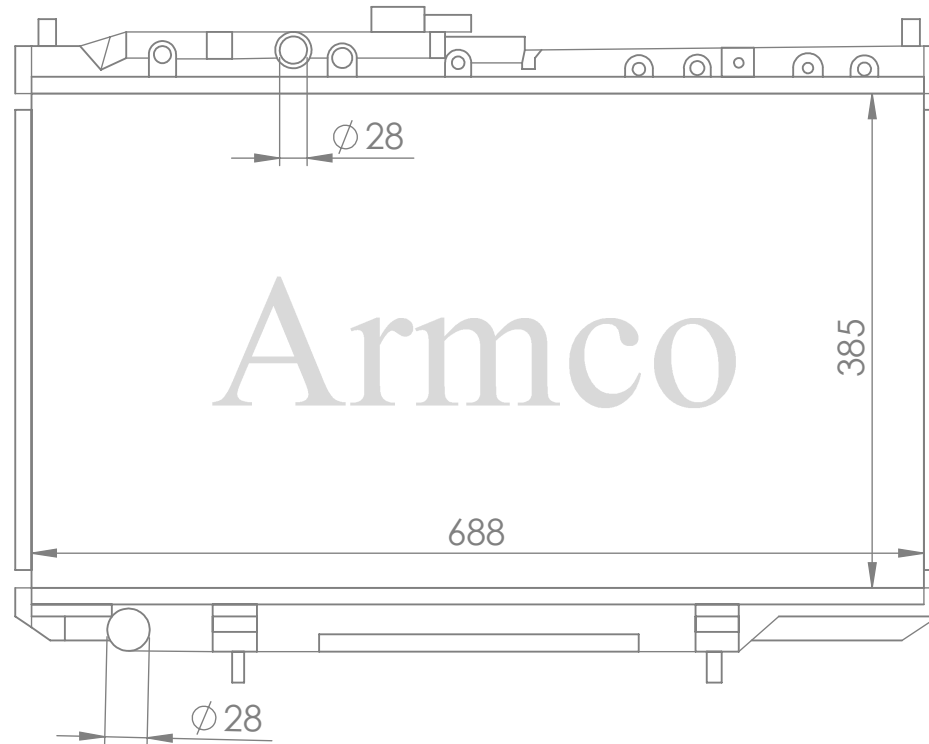

Car Type:CLIO(90)1.7

Core Size:429X398X23mm

1014

Car Type:RENAULT SANDERO

Core Size:480x395x23mm

1015

Car Type:Renault MT

Core Size:585X415X23mm

1016

Car Type: MITSUBISHI PAJERO V33-92-98

Core Size: PA 447X578X32

1017

Car Type:NISSAN SUNNY

Core Size:385X688

1018

Car Type:CAMRY 2003 ACV30 AT

Core Size:400X728X16

1019

Car Type:CAMRY 06 ACV40/2AZ AT

Core Size:400X728X16/26/32

1020

Car Type: Corolla

Core Size:600X348X16

Car Type:DAEWOO CIELO

Core Size:425x618x26/32