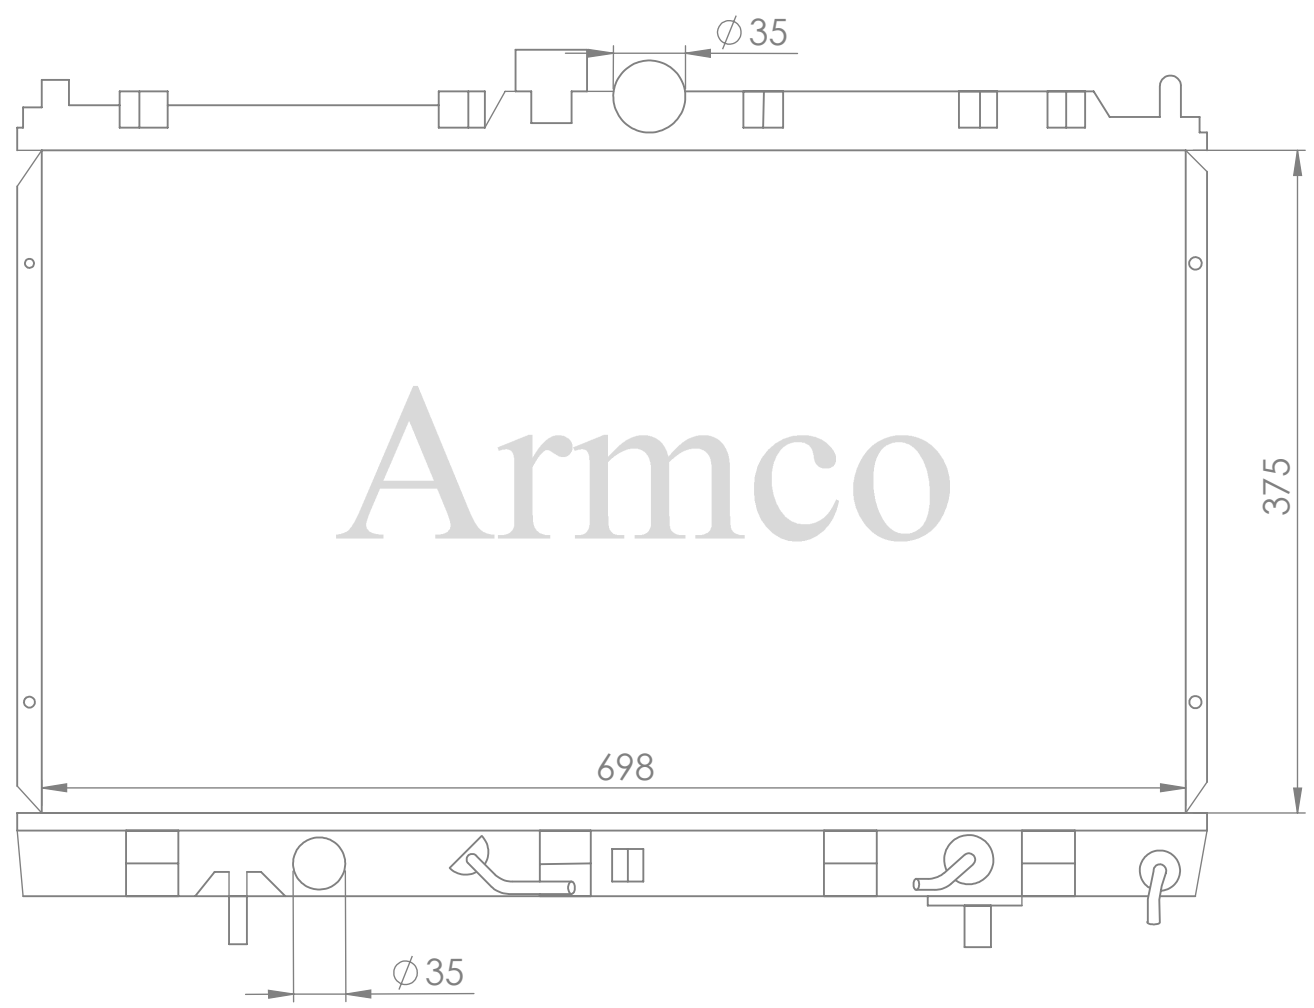

1048

Vehicle Type: KIA Sorento 3.5 LV6 02

Core Size : 618X578

1049

Car Type : TOYOTA HILUX 05-12

Core Size : 646x460x16

1050

Car Type:LANCER 2001/4G93 4G 15 AT

Core Size:PC 375X698X16

1051

Car Type: MAN F2000 M/T

Core Size: 945x688x42

1052

Car Type : TOYOTA HILUX 05-14

Core Size : 626x505x16

1053

Core Size:425x618x26/32