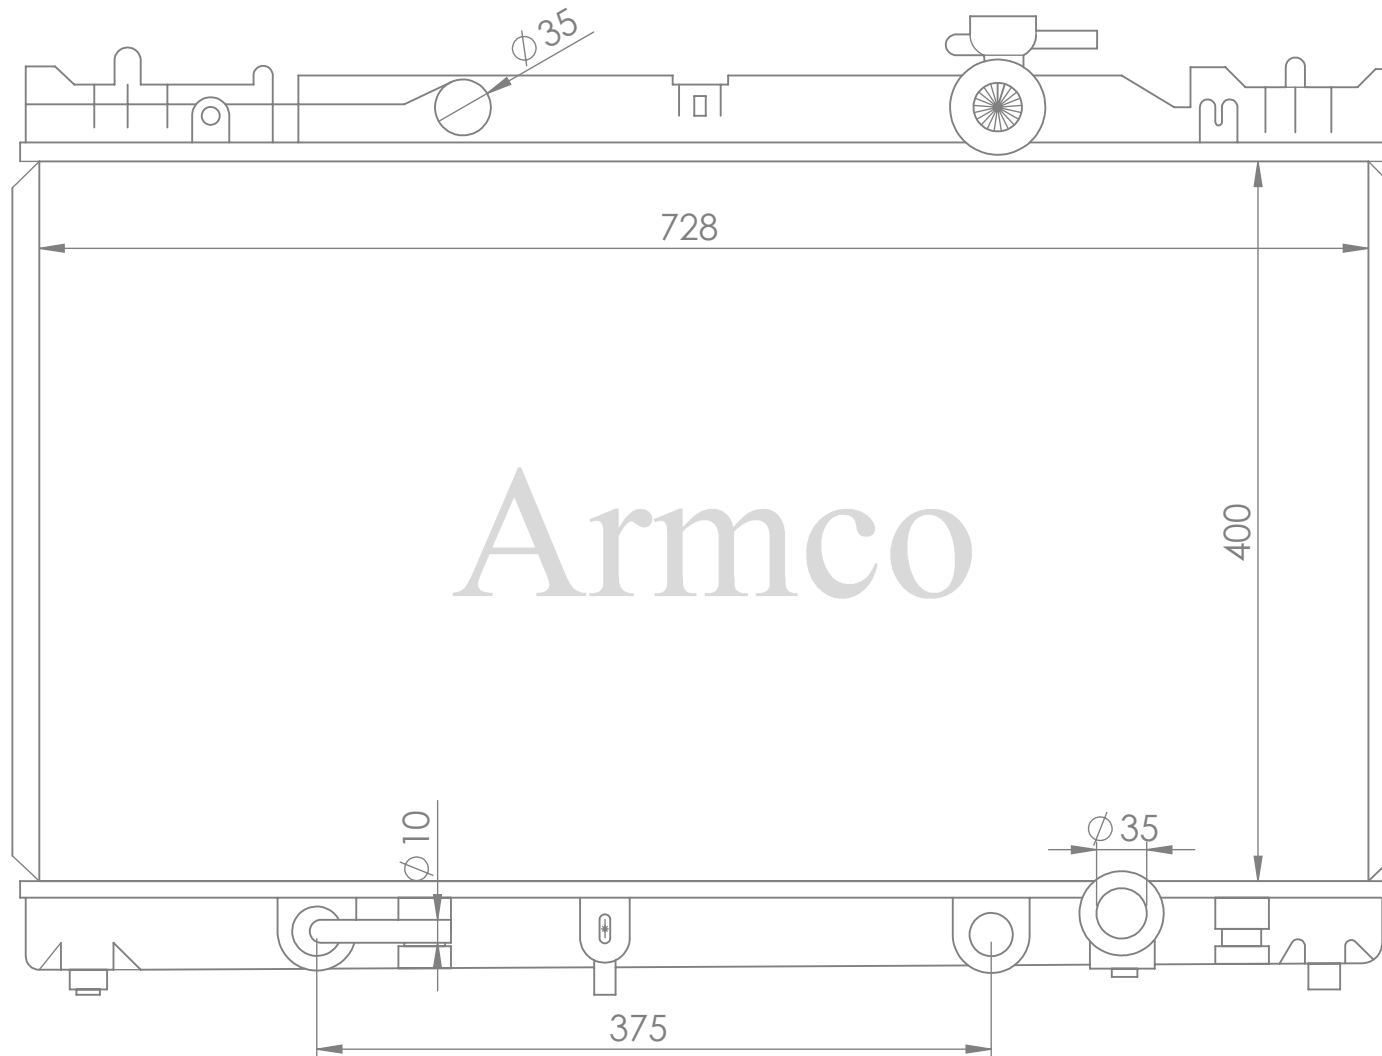

1010

Vehicle Type:JOHN DEERE COMBINE

Core Size:666X692X114

Car Type:LADA 2107-2005

Core Size:448x341x34mm

1012

Car Type:RENAULT LOGAN

Core Size:585X395X23mm

Car Type:CLIO(90)1.7

Core Size:429X398X23mm

1014

Car Type:RENAULT SANDERO

Core Size:480x395x23mm

1015

Car Type:Renault MT

Core Size:585X415X23mm

1016

Car Type: MITSUBISHI PAJERO V33-92-98

Core Size: PA 447X578X32

1017

Car Type:NISSAN SUNNY

Core Size:385X688

1018

Car Type:CAMRY 2003 ACV30 AT

Core Size:400X728X16

1019

Car Type:CAMRY 06 ACV40/2AZ AT

Core Size:400X728X16/26/32

1020

Car Type: Corolla

Core Size:600X348X16

Car Type:DAEWOO CIELO