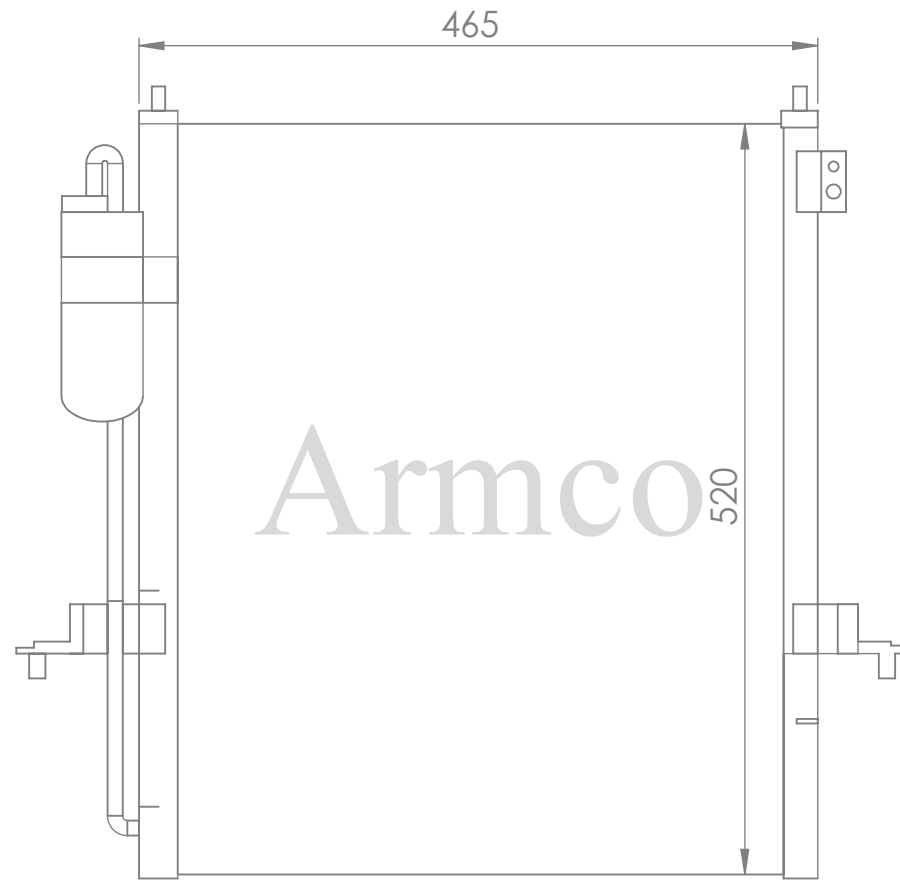

1062

Car Type: MITSUBISHI L200-05

Core Size: 465x520x16