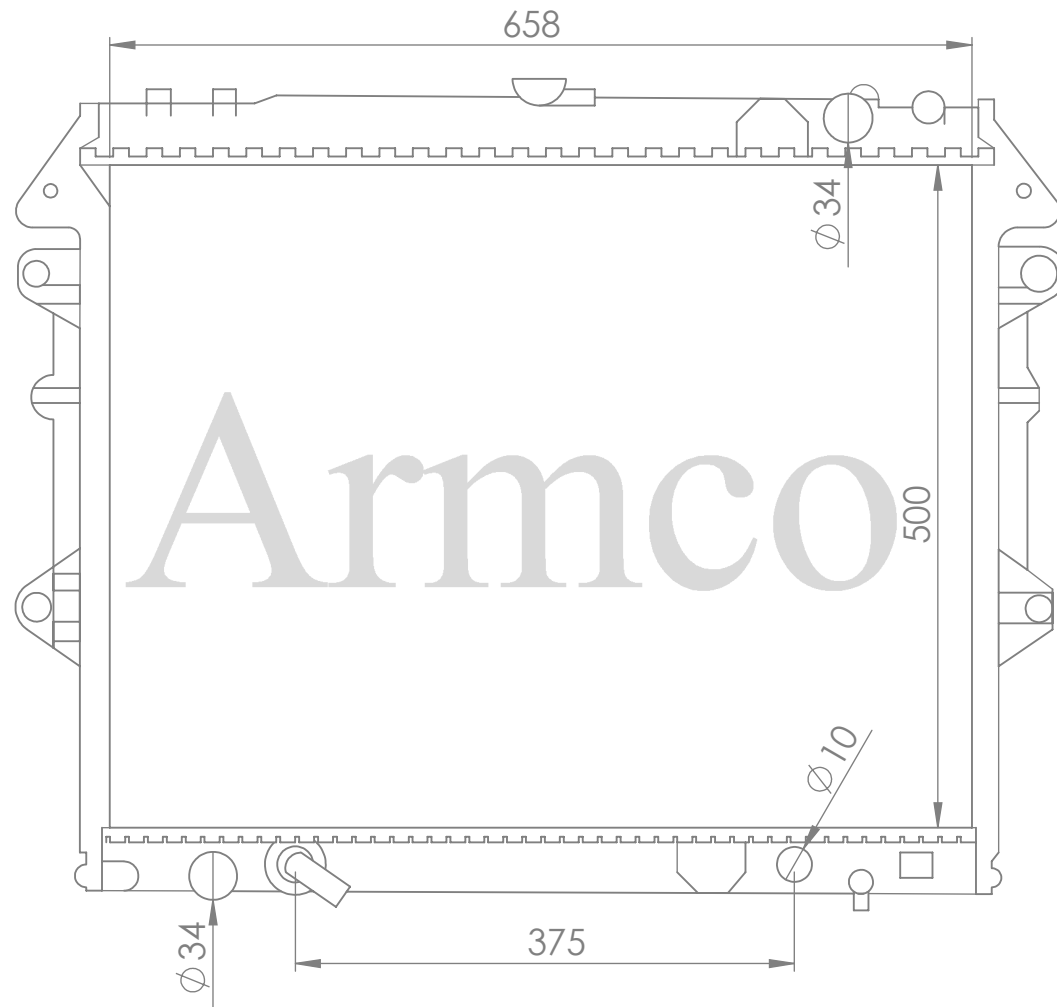

1031

Car Type: HILUX 2006 AT

Core Size: 500X658