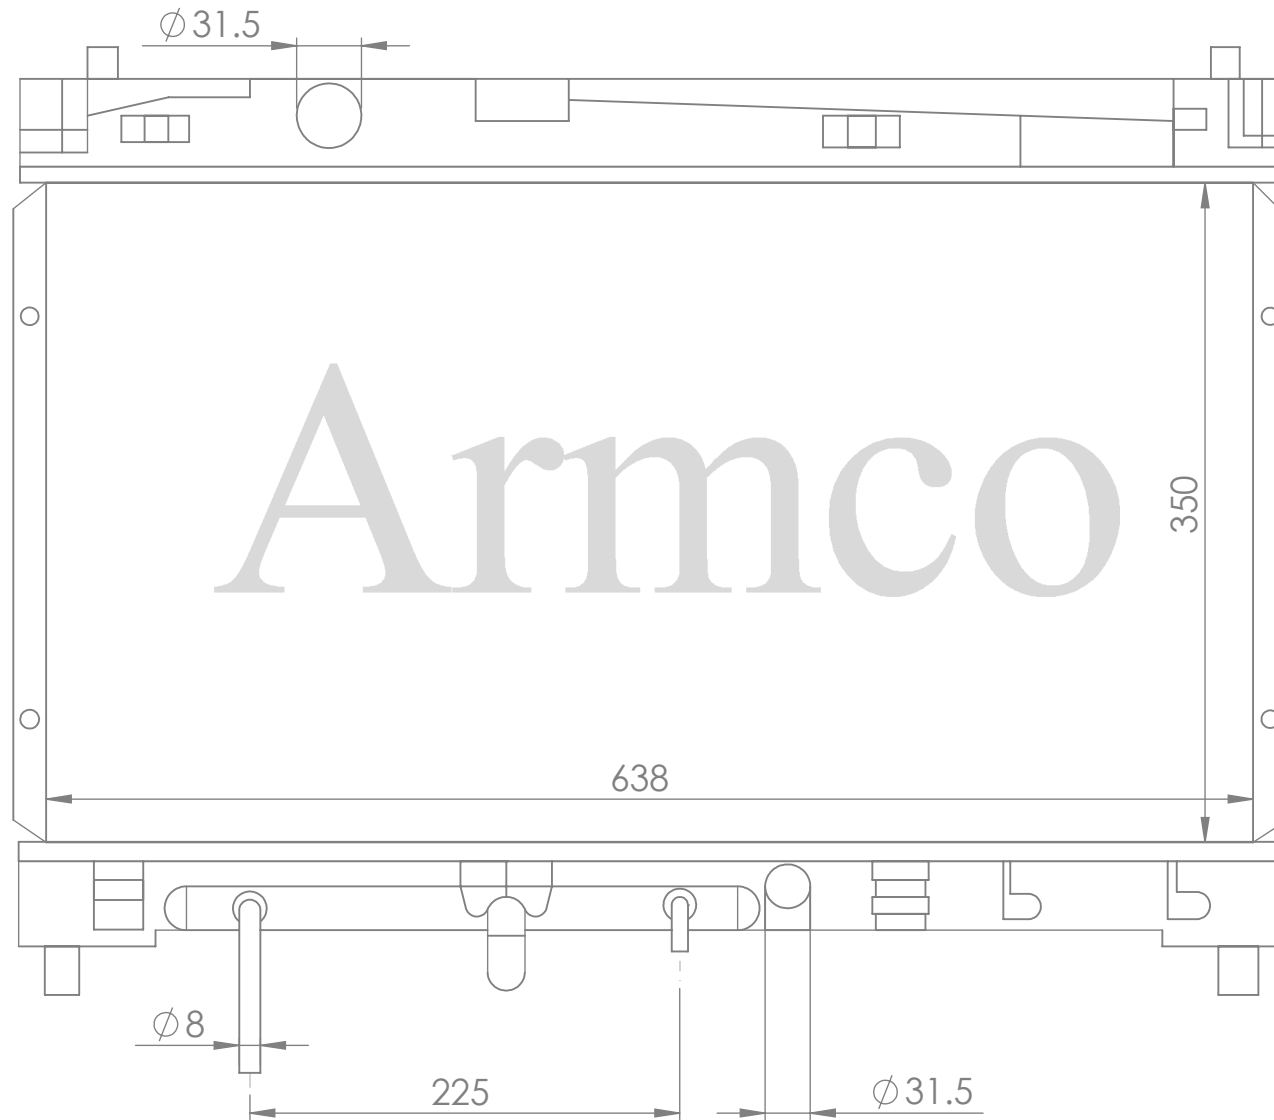

1001

Car Type: DAEWOO MATIZ

Core Size:468X881X38.4

1002

CORE SIZE : 673X378X16

CAR TYPE : CIVIC 4DORS(06)

1003

Car Type: YARIS 07 AT

Core Size: 350X638

Car Type:IVECOMINIBUS

Core Size:481x444x68

1005

Car Type:MERCEDES BENZ MINIBUS(809)

Core Size:487x660x68.8

1006

Vehicle Type:MANBUS(CNG)

1010

Vehicle Type:JOHN DEERE COMBINE

Core Size:666X692X114

Car Type:LADA 2107-2005

Core Size:448x341x34mm

1012

Car Type:RENAULT LOGAN

Core Size:585X395X23mm

Core Size:400X728X16

1019

Car Type:CAMRY 06 ACV40/2AZ AT

Core Size:400X728X16/26/32

1020

Car Type: Corolla

Core Size:600X348X16

Car Type:DAEWOO CIELO