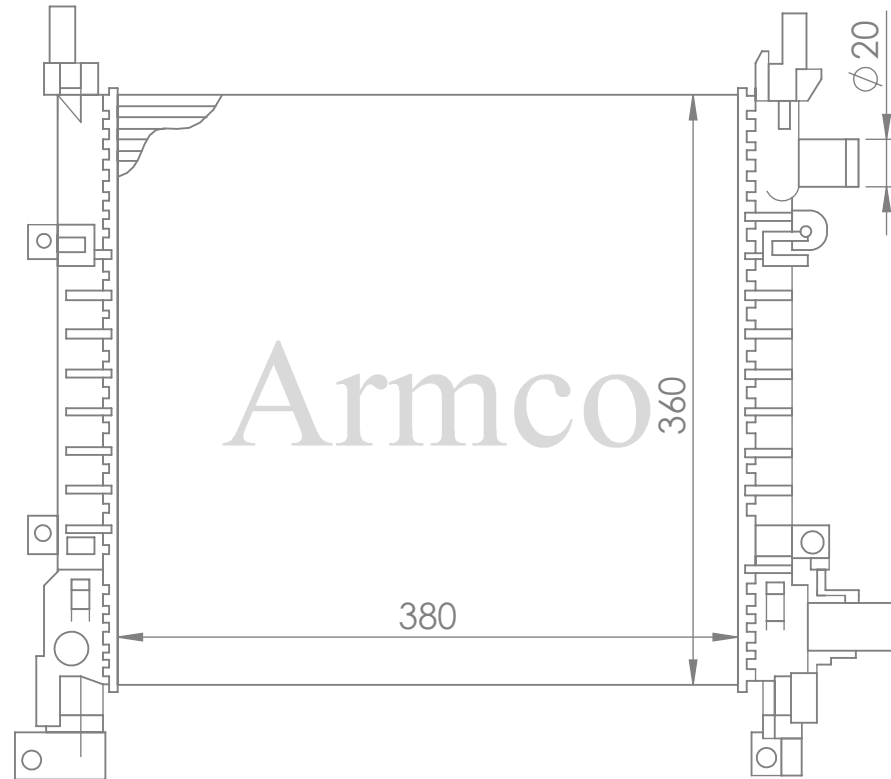

1042

Car Type: YARIS 07

Core Size: 705x318x16

1043

Car Type: TOYOTA PRADO 09 - 14

Core Size: 625x508x16

Car Type: KIA 1.1 96

Core Size: 380.360.34mm

Core Size:PC 375X698X16

1051

Car Type: MAN F2000 M/T

Core Size: 945x688x42

1052

Car Type : TOYOTA HILUX 05-14

Core Size : 626x505x16

1053

Core Size:425x618x26/32