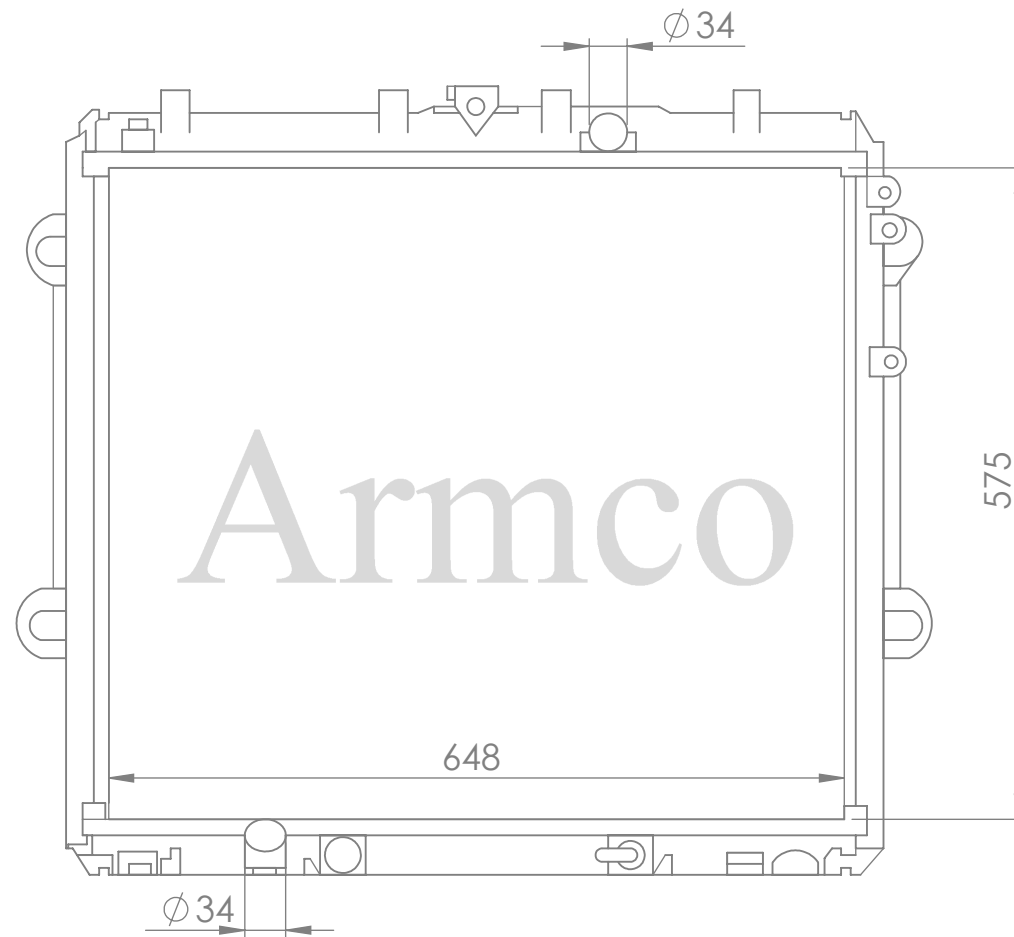

Core Size:695X408X16

1066

Car Type : T11DA SC11 04 AT

Core Size:380X598

Car Type:NISSAN TIIDA 06-14

Core Size:650x350x16

Car Type:MEGAN(95-)1-4i

Core Size:585X415X23mm

Car Type:OPEL ASTRA G

Core Size :PA 600X378X32

Car Type: Chevrolet/gmc Viva/Opel Astra A/T

Core Size:600x368x26

Car Type:OPEL CORSA

Core Size:PA 540X378X22

Car Type : Opel corsa

Core Size:267x650x34

Car Type:OPEL CORSA B

Core Size:650X267X34

1074

Car Type:PRADO LANDCRUISER 150 11-AT

Core Size:PA 575X648X16/26

Car Type:OMEGA'95-98 AT

Core Size:PA 655 X 458 X26/32

1076

Core Size:425x618x26/32